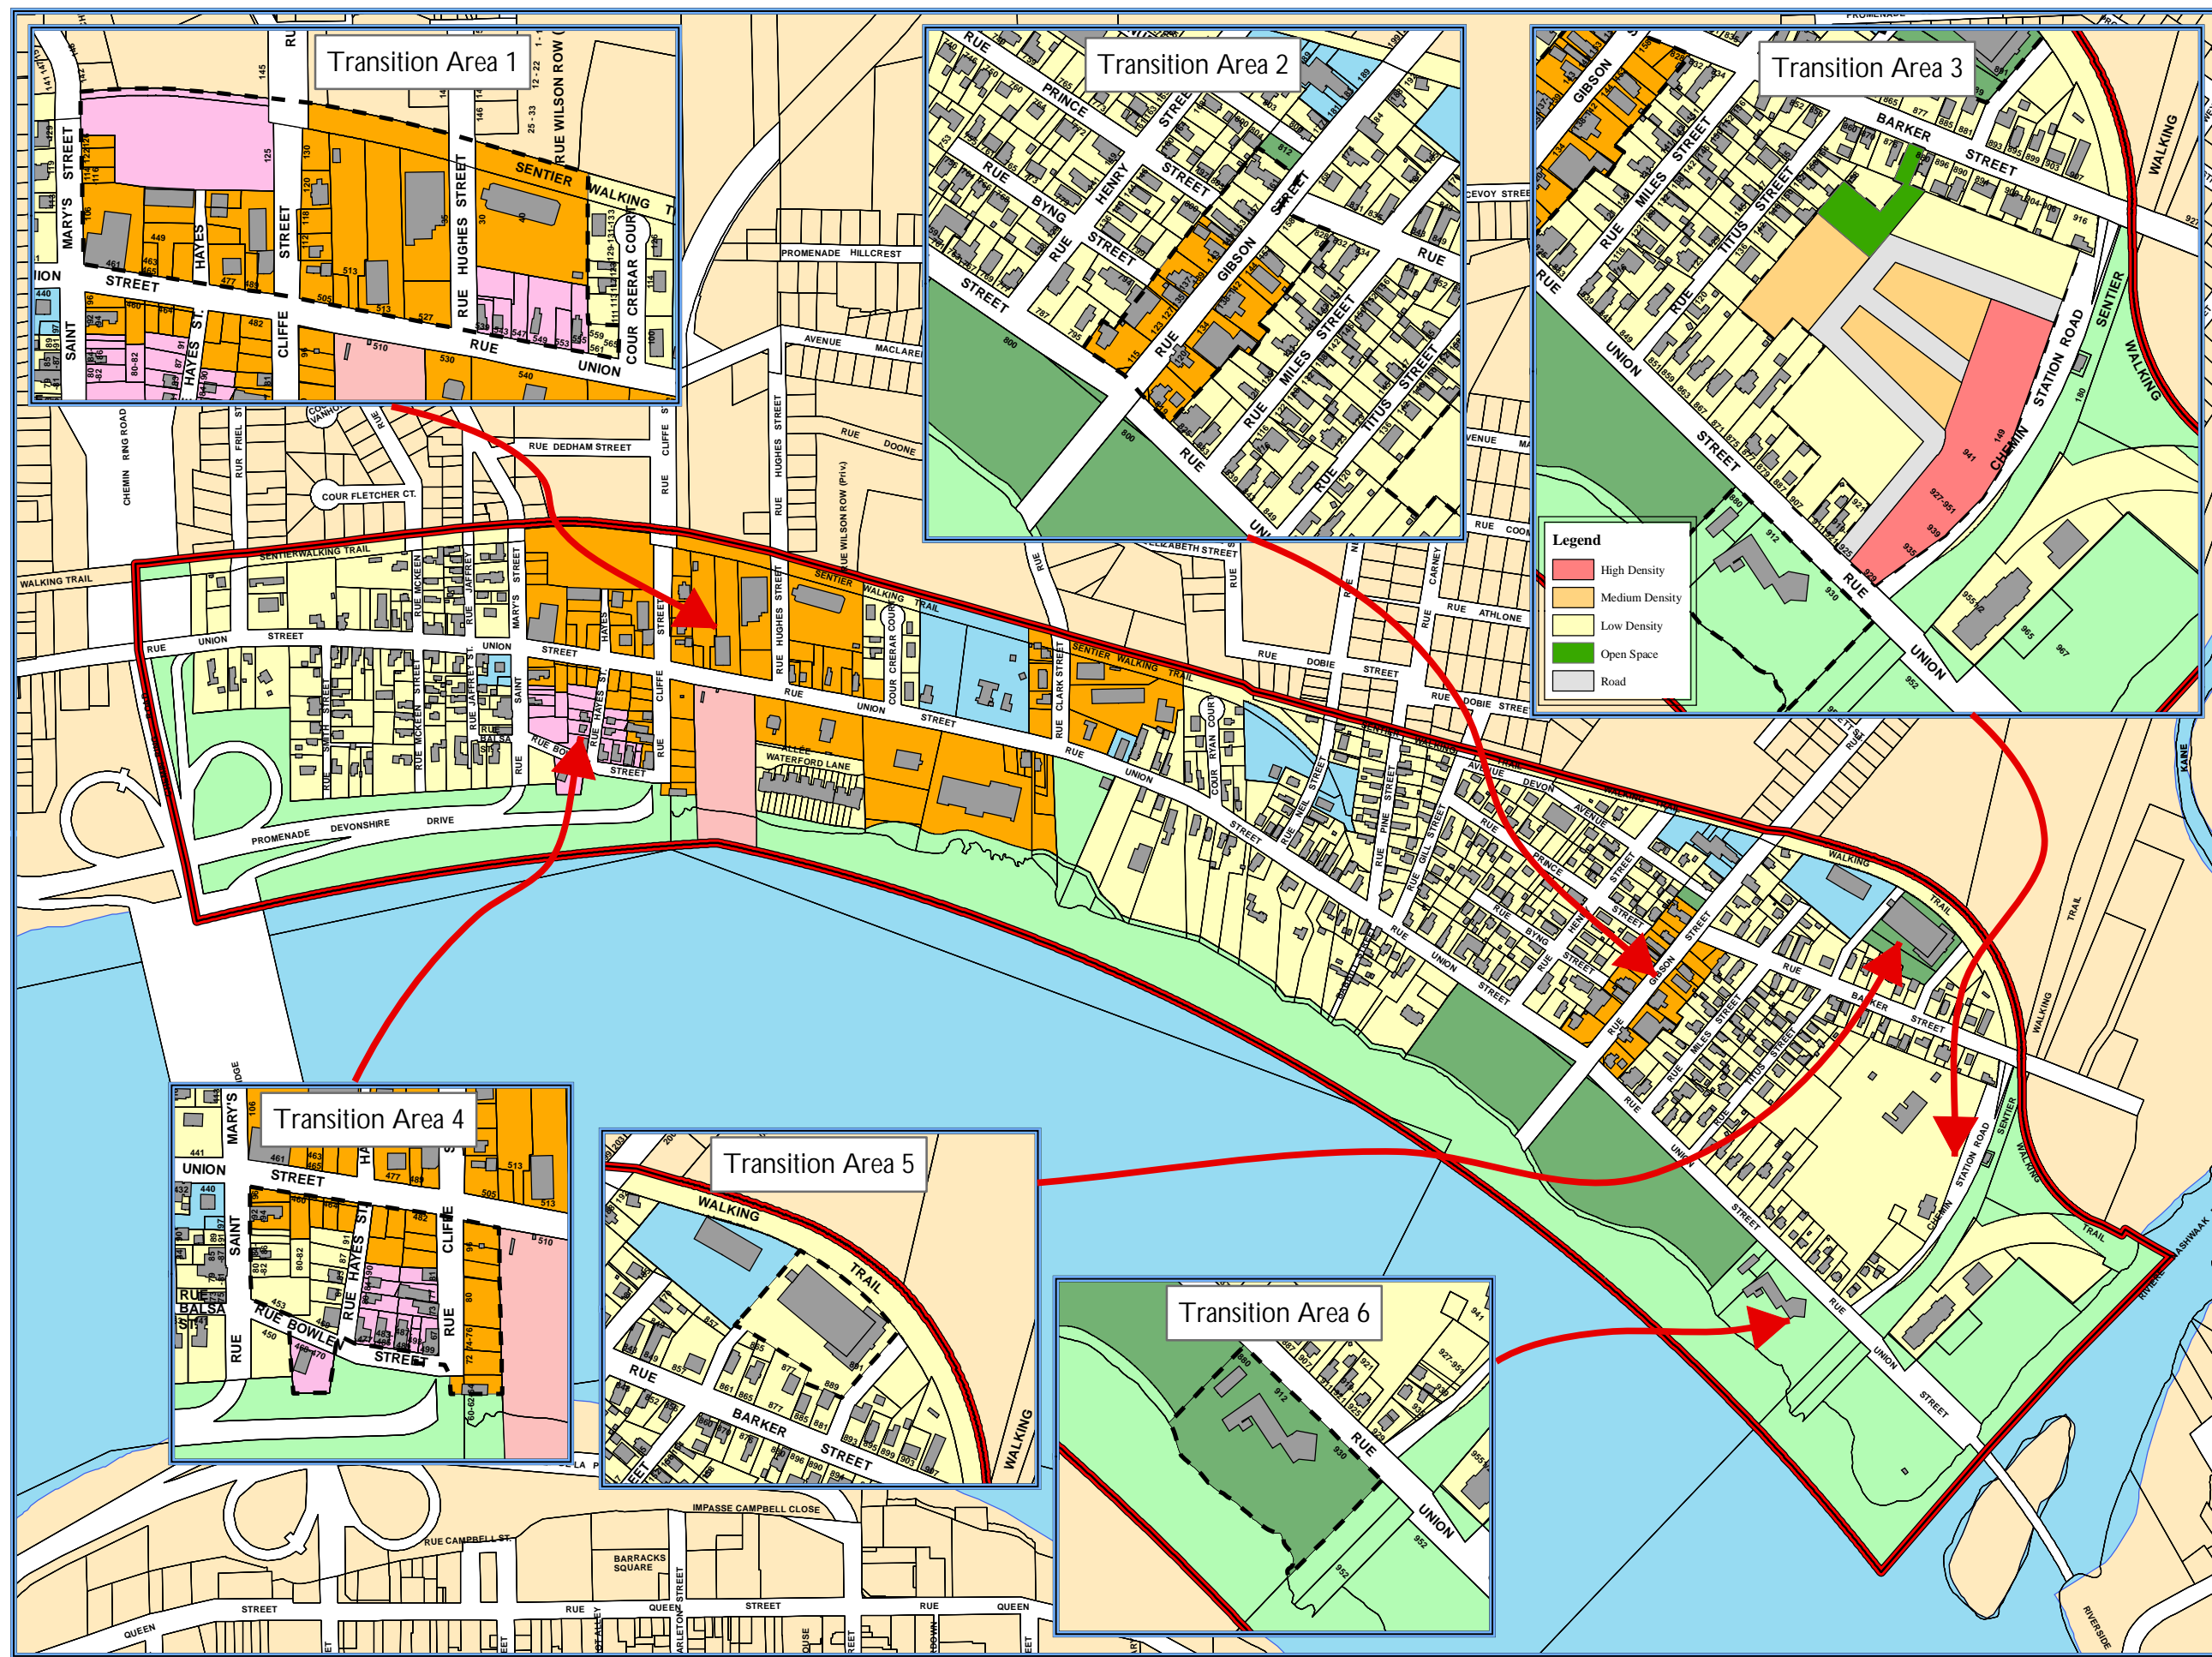

Legend

- Union Street Planning Area
- Buildings
- Property Lines
- Commercial
- Institutional
- Residential
- Mixed Use
- Native Reserve Lands
- Open Space
- Park

NOTE: Delineation of land use areas and linear open spaces is approximate only and should not be interpreted on a property specific basis.

Compiled by Planning and Development Sept. 2007

Legend

- High Density
- Medium Density
- Low Density
- Open Space
- Road