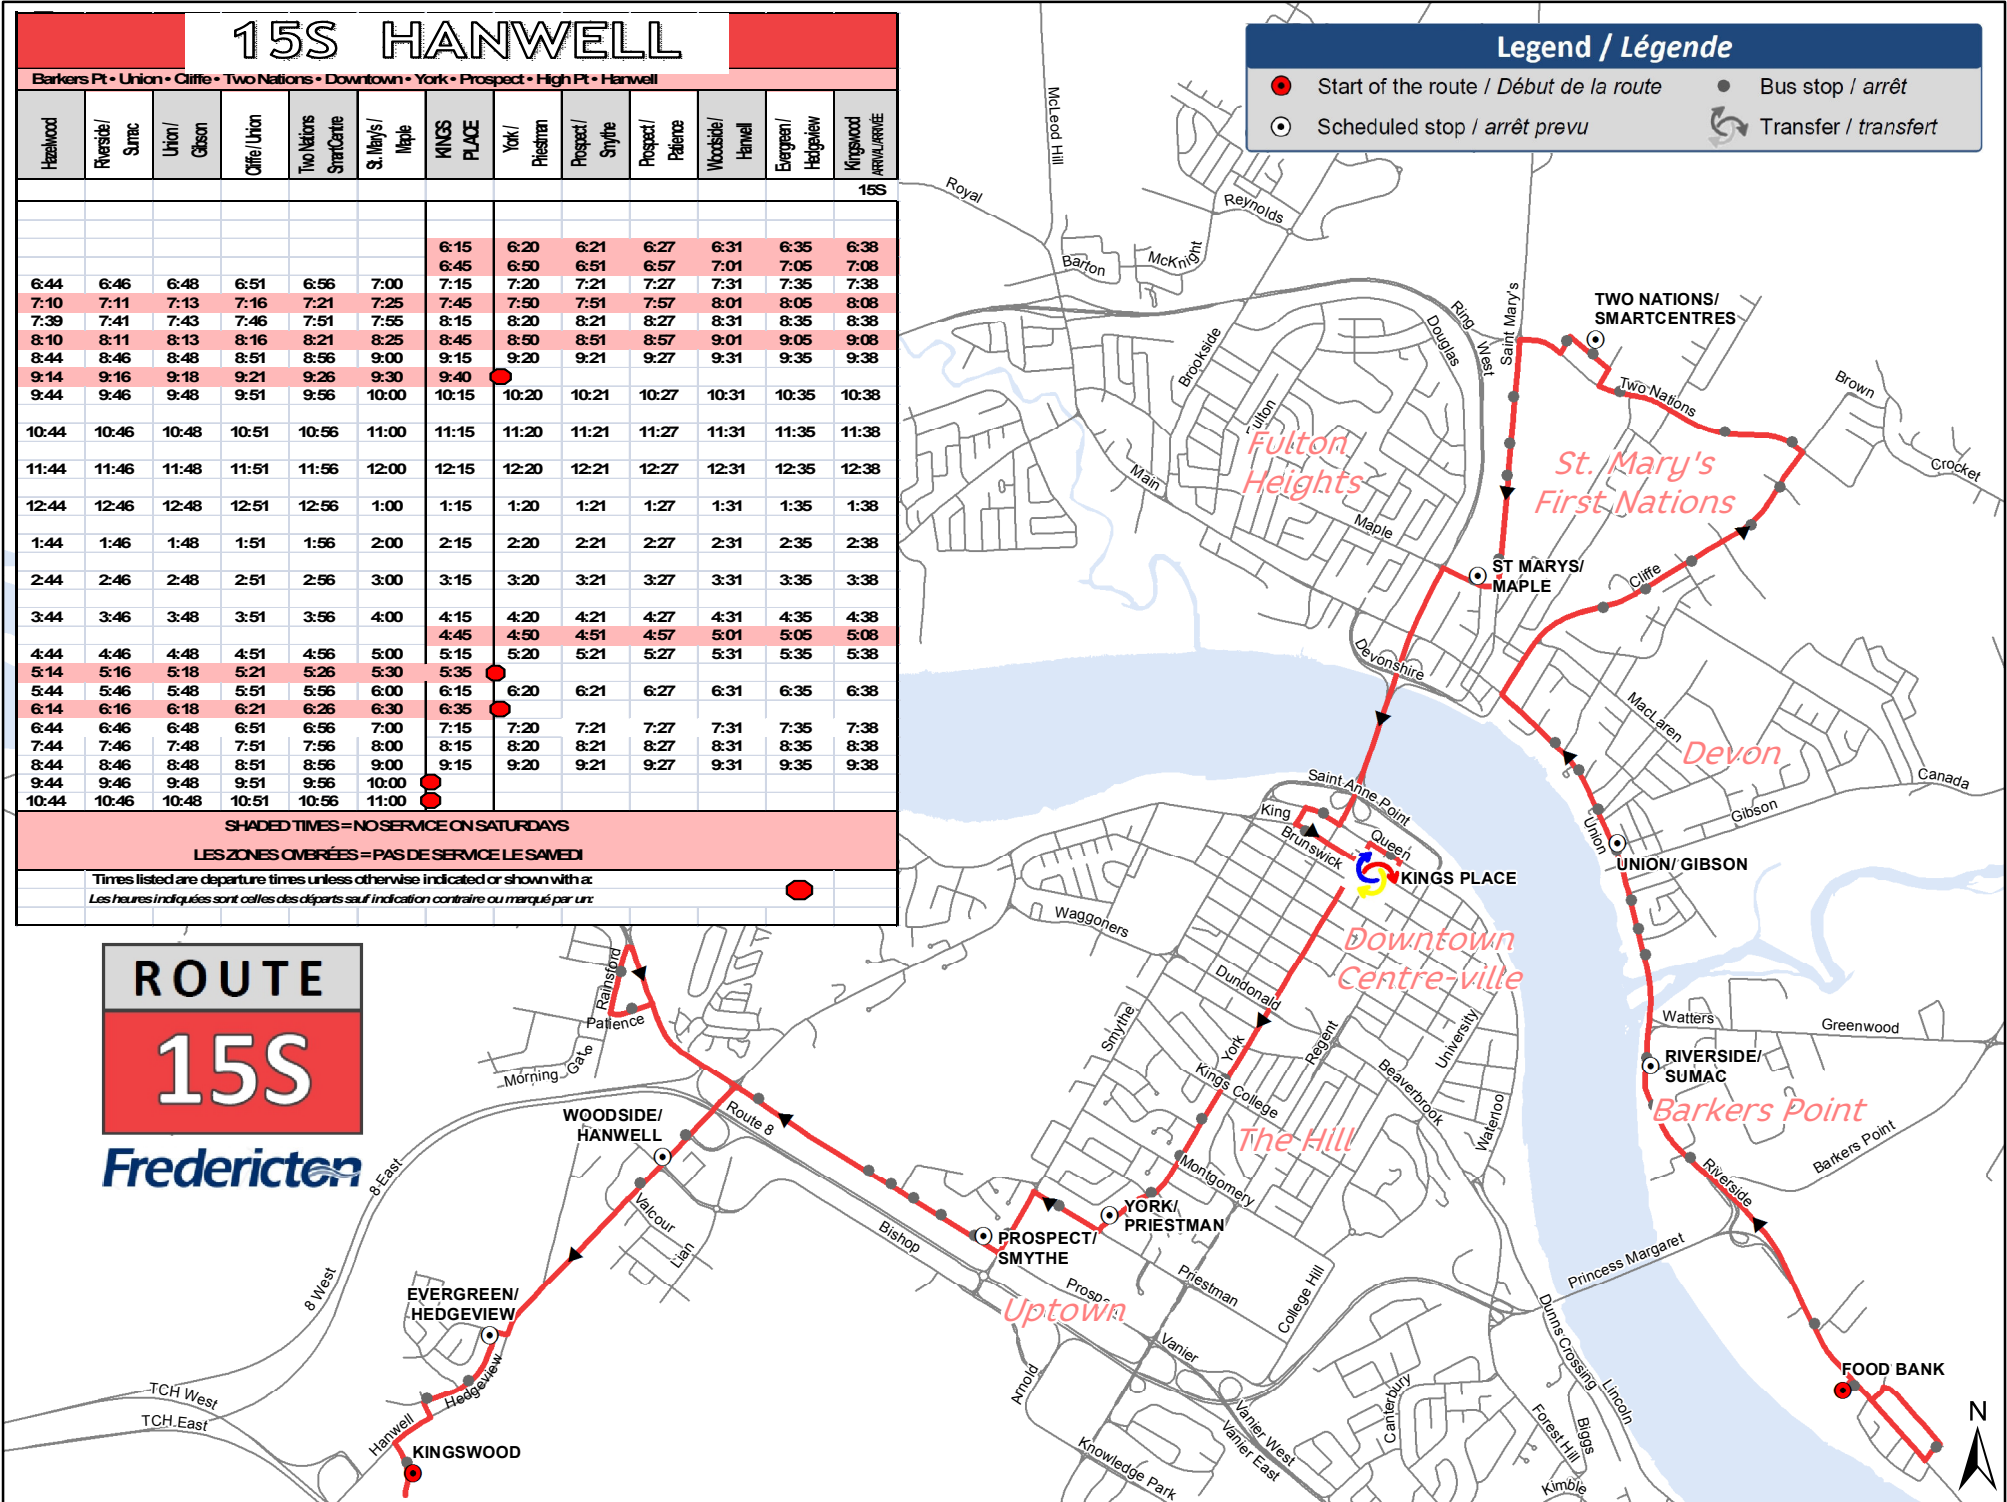

SHADED TIMES = NO SERVICE ON SATURDAYS

LES ZONES OMBRÉES = PAS DE SERVICE LE SAMEDI

Times listed are departure times unless otherwise indicated or shown with a .
Les heures indiquées sont celles des départs sauf indication contraire ou marqué par un .

Legend / Légende

- Start of the route / Début de la route
- Bus stop / arrêt
- Scheduled stop / arrêt prévu
- Transfer / transfert

ROUTE 15S
Fredericton