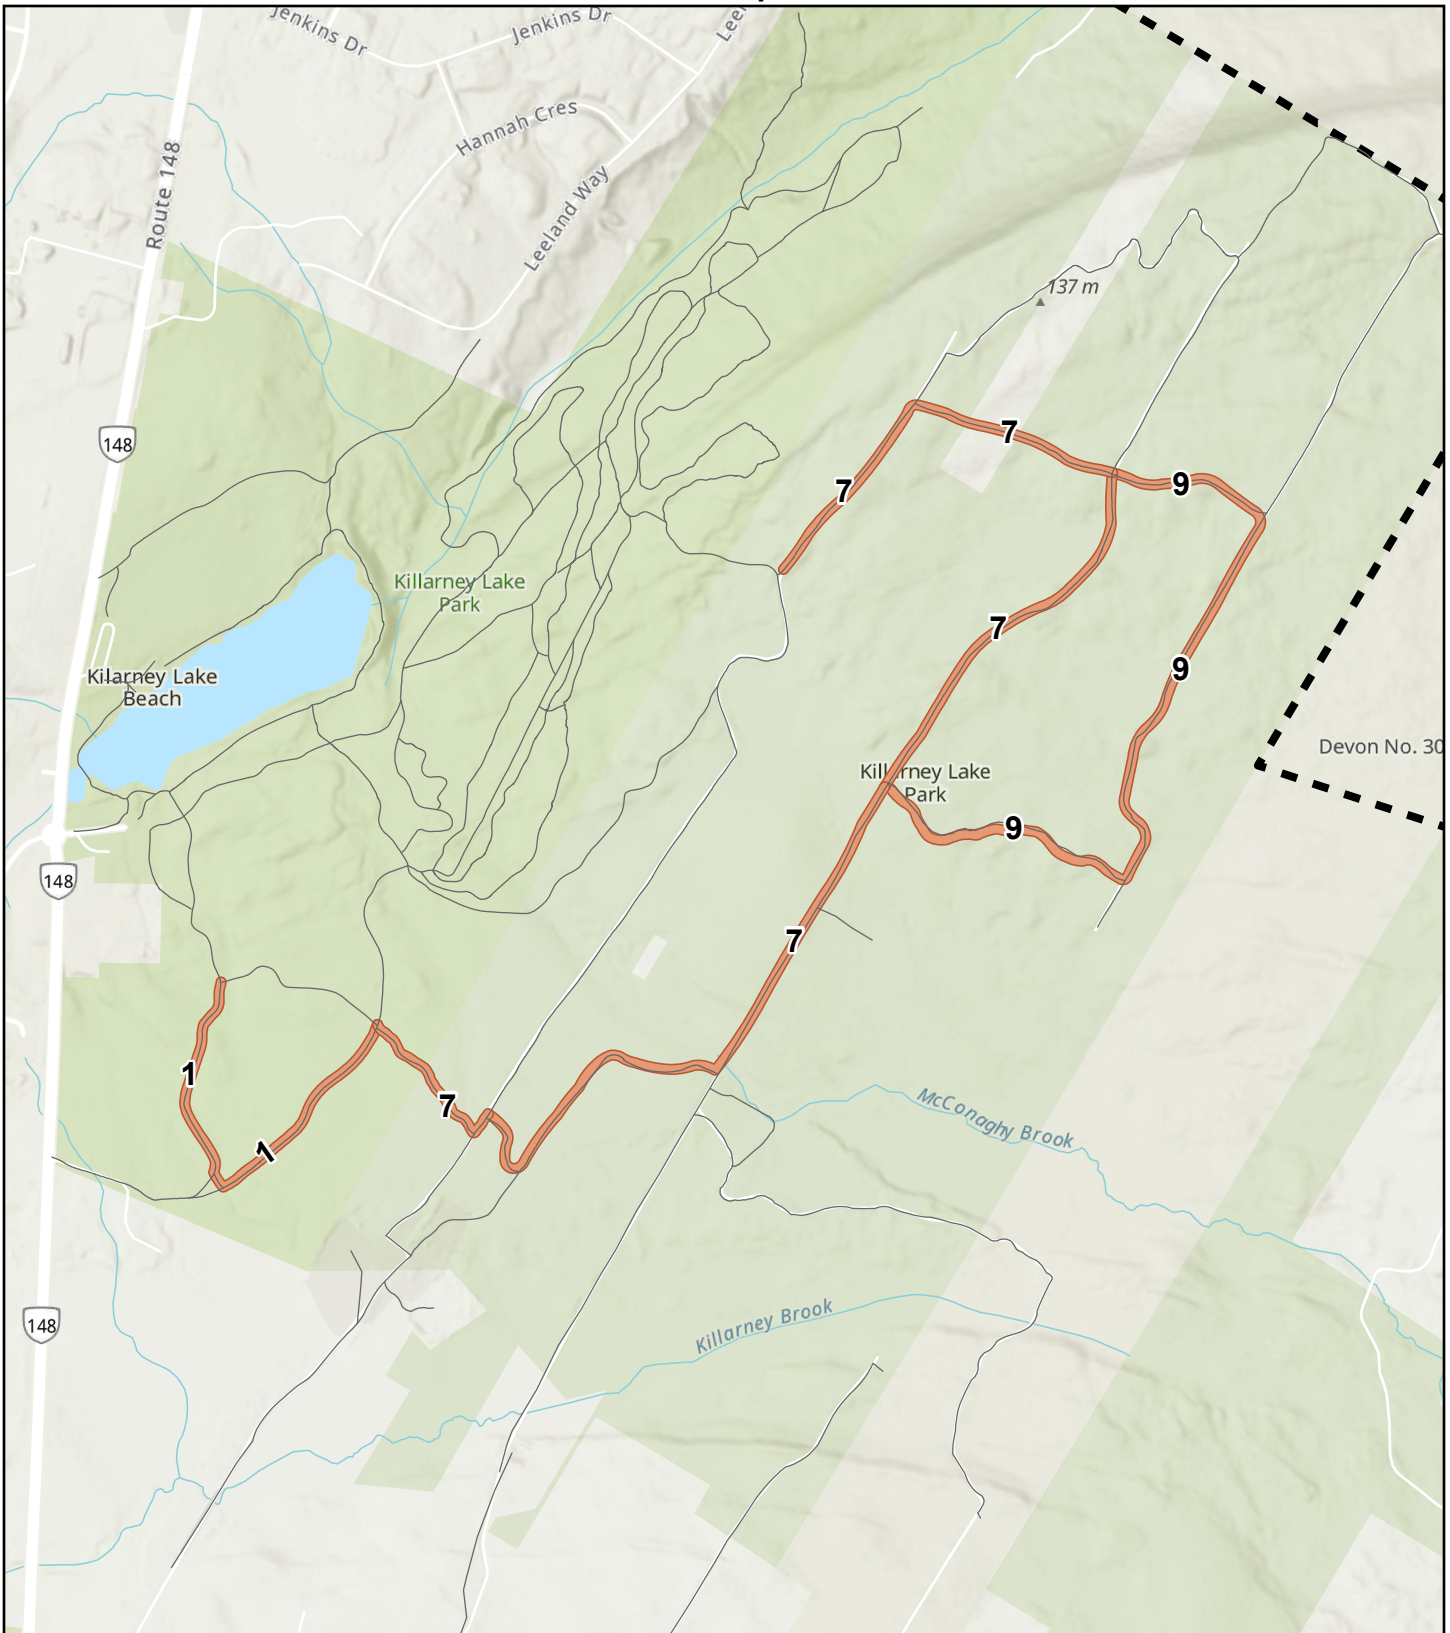

**Schedule "B" / Annexe «B»
Off-leash Area / Aires pour chiens en liberté**

<h3>Off Leash Areas - Killarney Lake Park</h3>	
Off Leash Dog Trail	Killarney Trails
City of Fredericton	Compiled by Community Planning Nov. 2025
ArcGISProProjects\MPProjects2024\MPProjects	