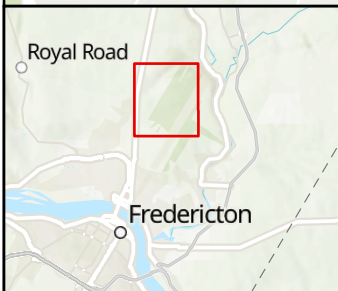

**Schedule "B" / Annexe «B»
Off-leash Area / Aires pour chiens en liberté**

<h3>Off Leash Areas - Killarney Lake Park</h3>	
Off Leash Dog Trail	Killarney Trails
City of Fredericton	Compiled by Community Planning Nov. 2025
ArcGISProProjects\MPProjects2024\MPProjects	