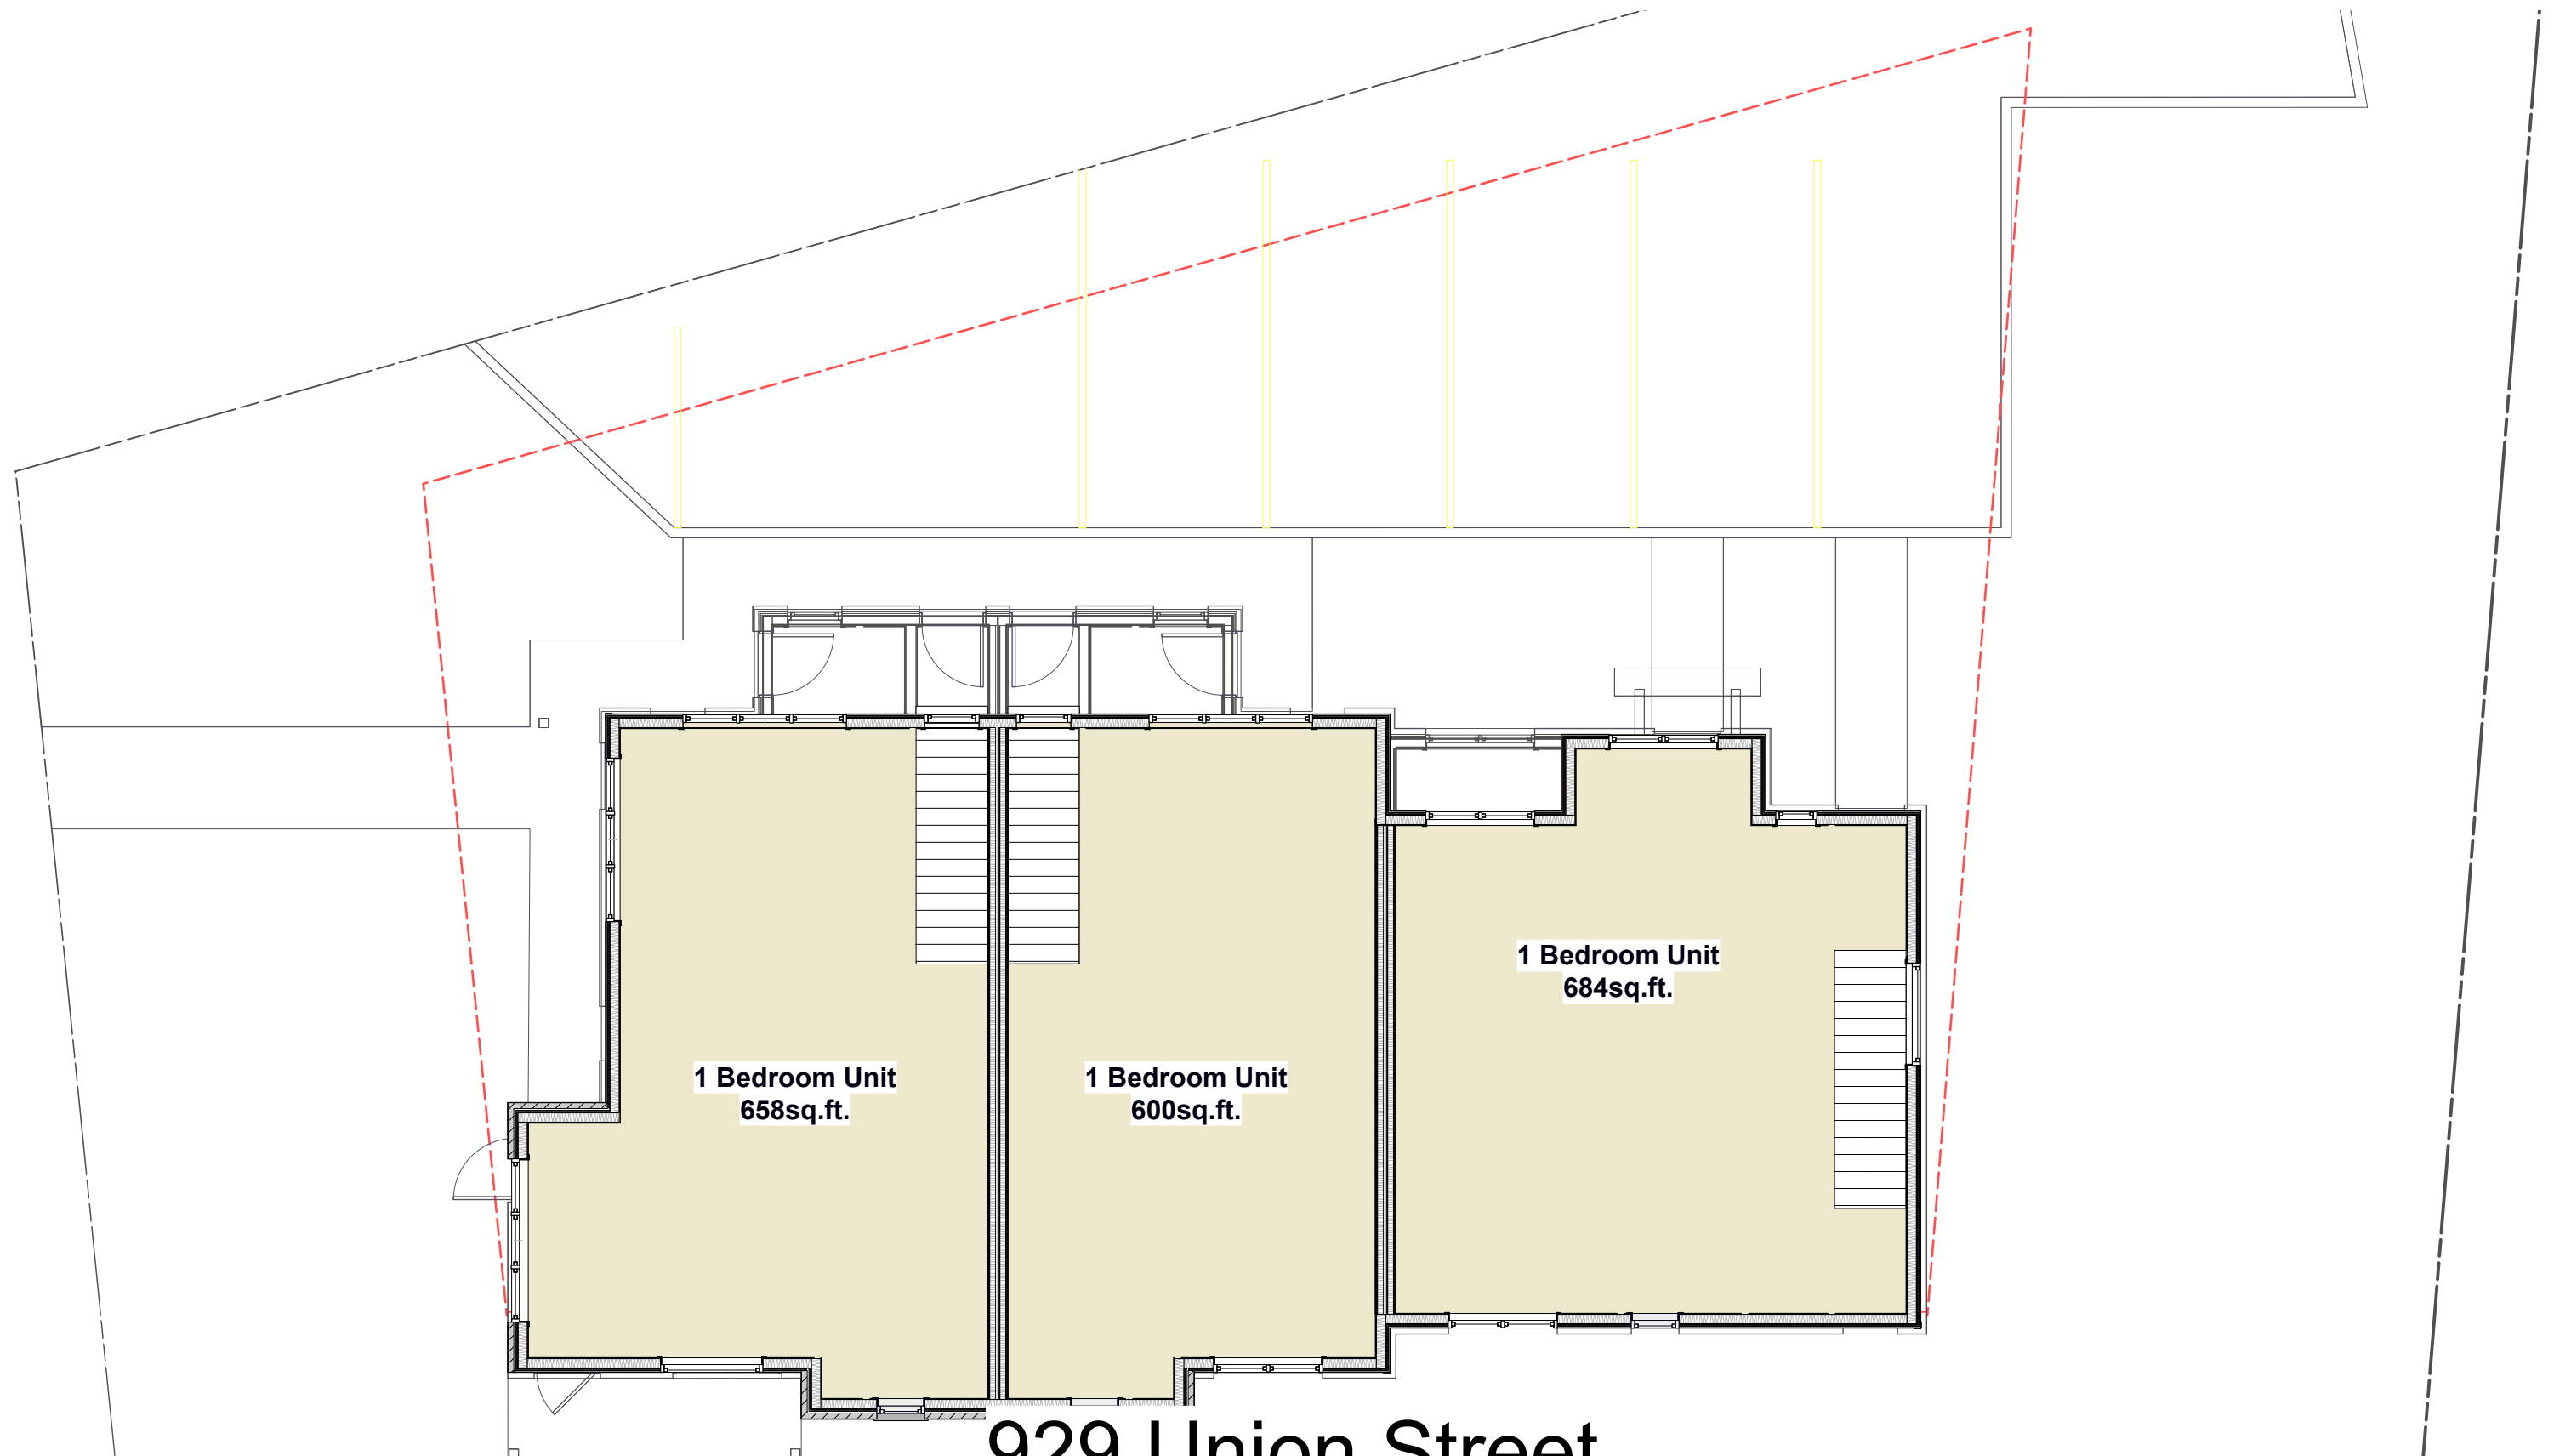

925 Union Street

1 Bedroom Unit
659sq.ft.

1 Bedroom Unit
647sq.ft.

1 Bedroom Unit
663sq.ft.

1 Bedroom Unit
425sq.ft. MF
2 Storey

Disclaimer:
Rendering is artists impression. Finishes may not be as shown.
Dimensions shown are approximate only and may not reflect actual measurements.

925 Union Street - 2nd Storey

Disclaimer:
Rendering is artists impression. Finishes may not be as shown.
Dimensions shown are approximate only and may not reflect actual measurements.

Disclaimer:
Rendering is artists impression. Finishes may not be as shown.
Dimensions shown are approximate only and may not reflect actual measurements.

929 Union Street 2nd Storey

Disclaimer:
Rendering is artists impression. Finishes may not be as shown.
Dimensions shown are approximate only and may not reflect actual measurements.