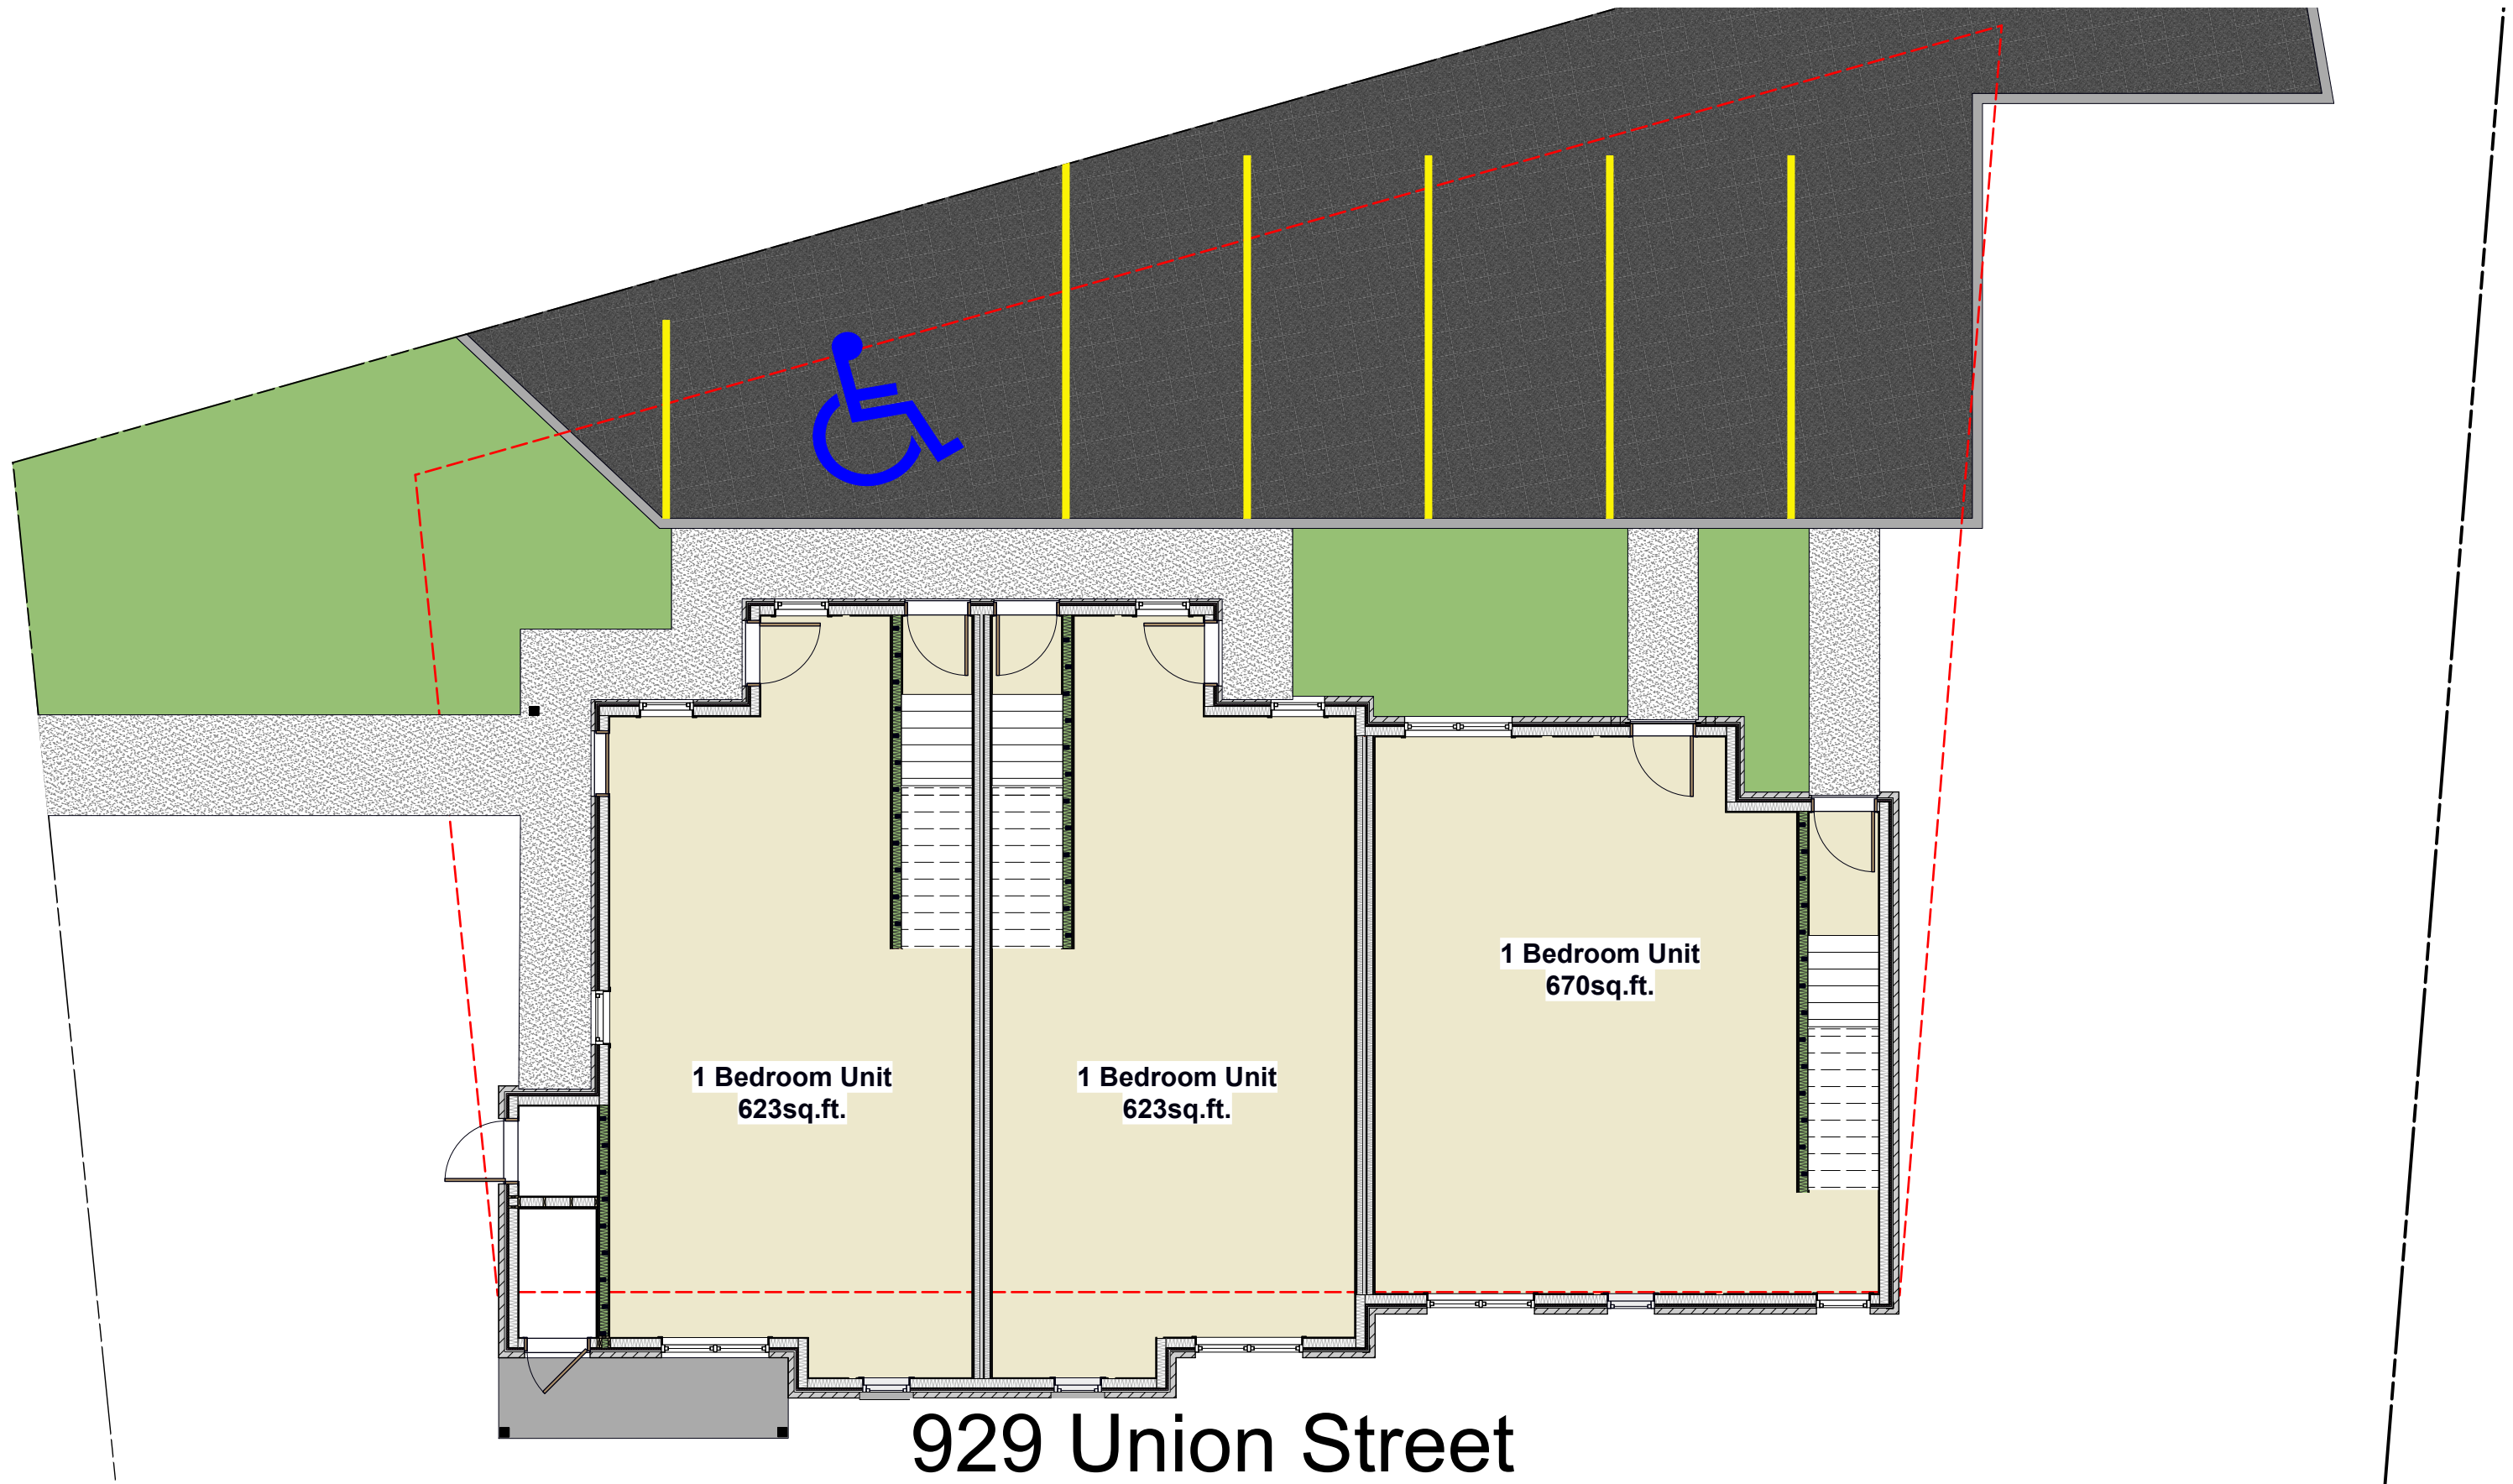

925 Union Street

1 Bedroom Unit
659sq.ft.

1 Bedroom Unit
647sq.ft.

1 Bedroom Unit
663sq.ft.

1 Bedroom Unit
425sq.ft. MF
2 Storey

Disclaimer:
Rendering is artists impression. Finishes may not be as shown.
Dimensions shown are approximate only and may not reflect actual measurements.

925 Union Street - 2nd Storey

Disclaimer:
Rendering is artists impression. Finishes may not be as shown.
Dimensions shown are approximate only and may not reflect actual measurements.

Disclaimer:
Rendering is artists impression. Finishes may not be as shown.
Dimensions shown are approximate only and may not reflect actual measurements.

929 Union Street 2nd Storey

Disclaimer:
Rendering is artists impression. Finishes may not be as shown.
Dimensions shown are approximate only and may not reflect actual measurements.