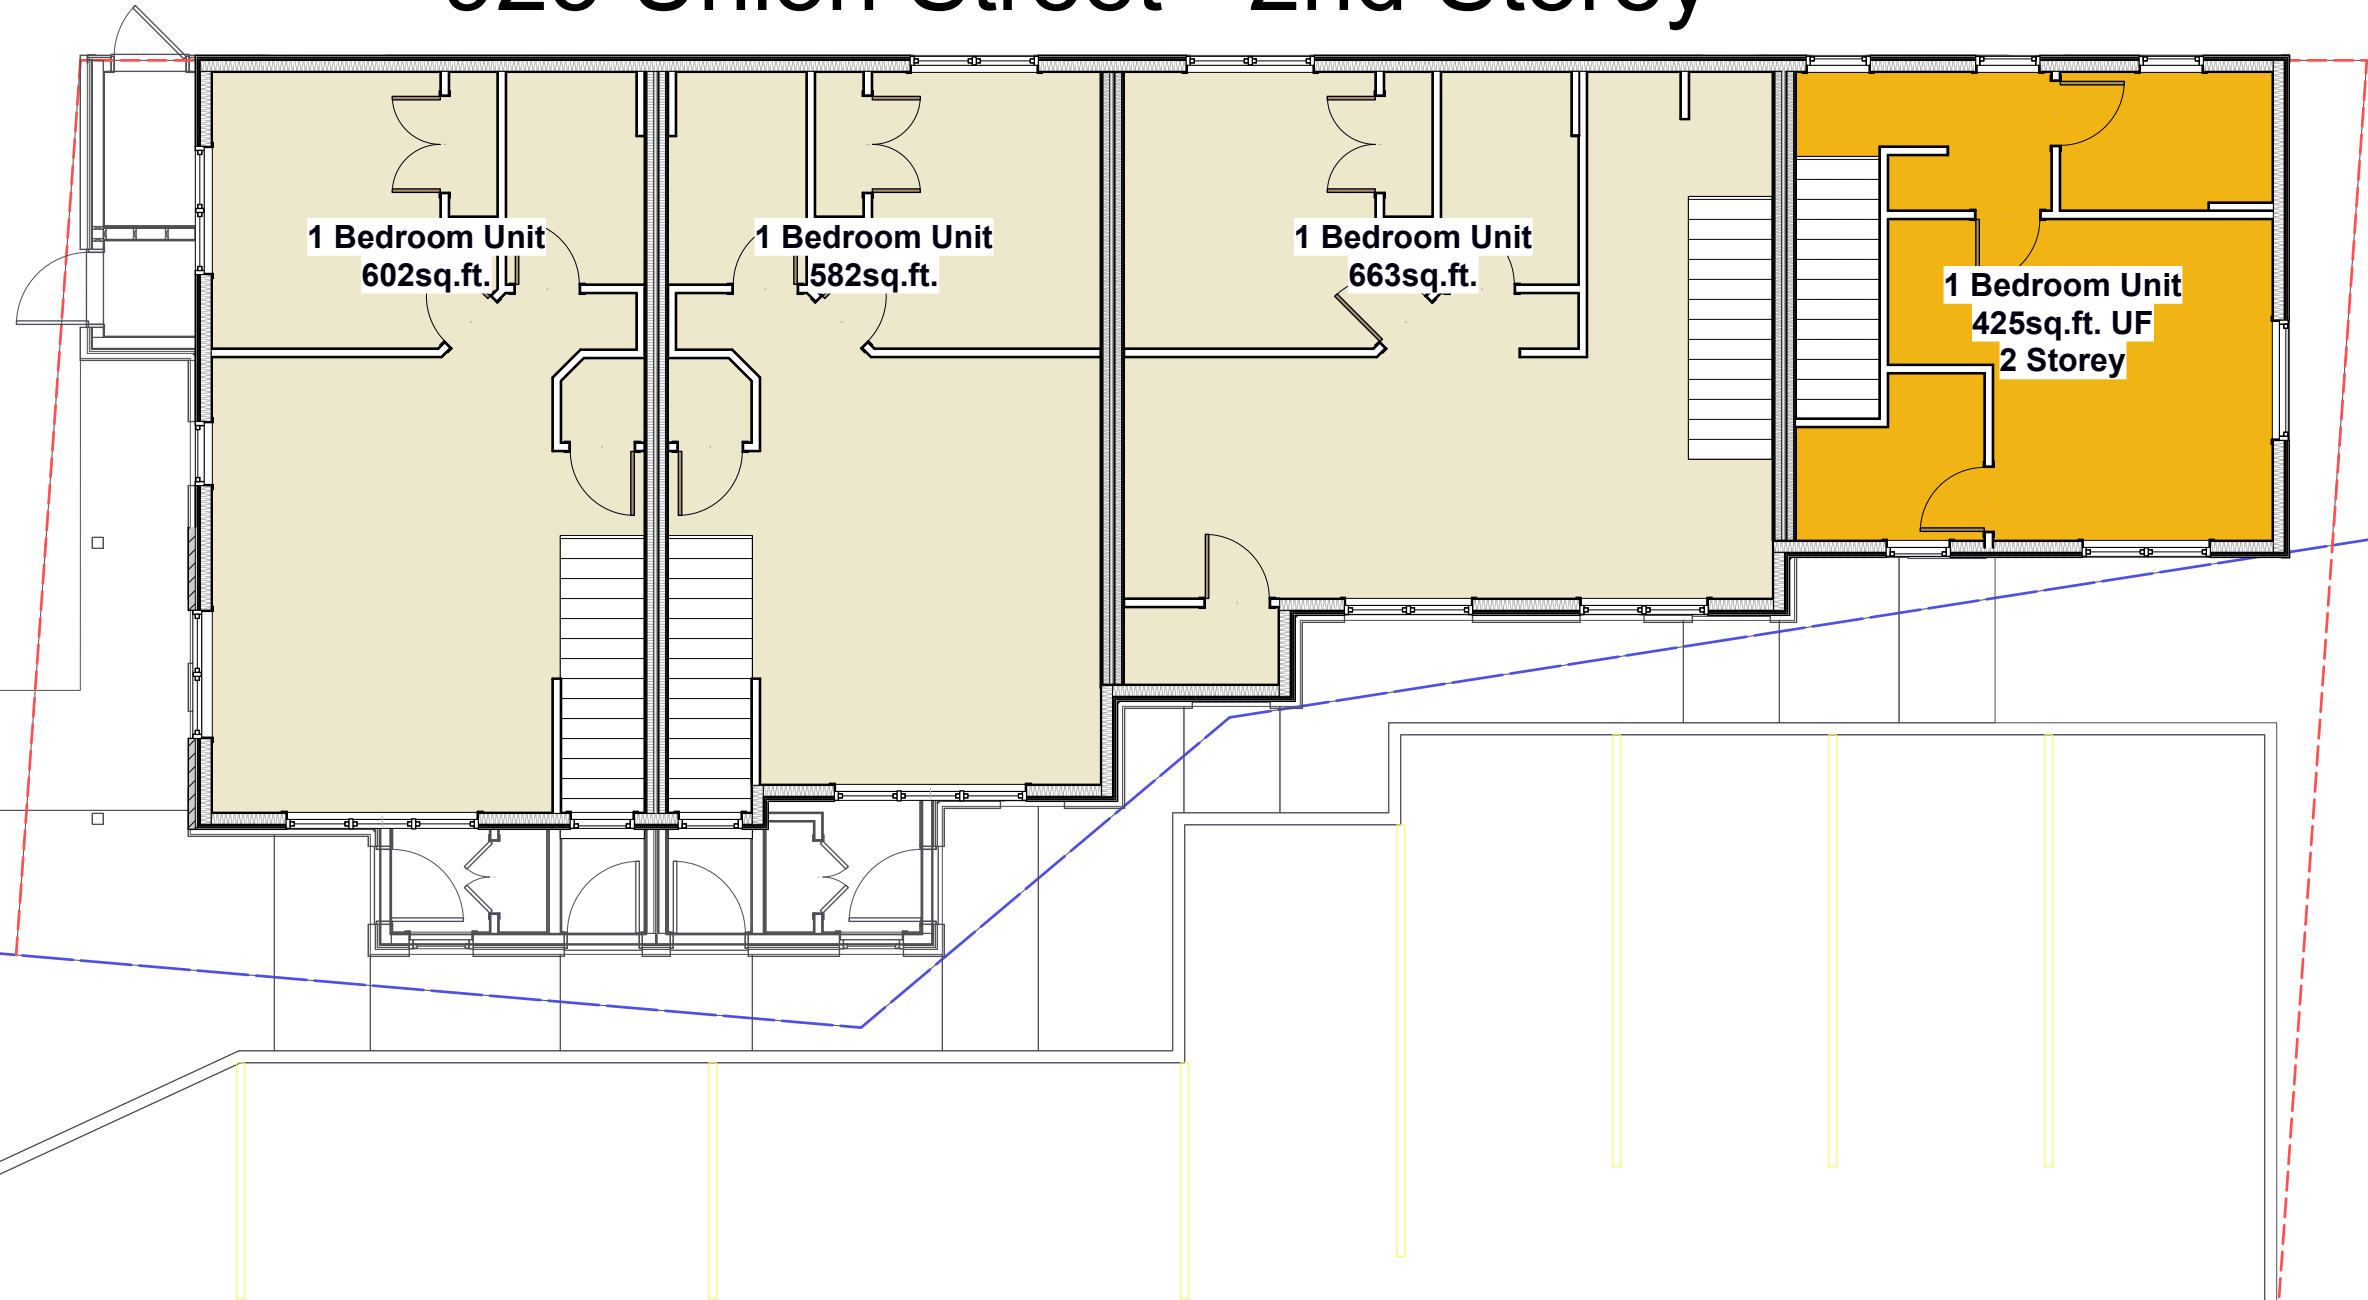

925 Union Street

1 Bedroom Unit
659sq.ft.

1 Bedroom Unit
647sq.ft.

1 Bedroom Unit
663sq.ft.

1 Bedroom Unit
425sq.ft. MF
2 Storey

Disclaimer:
Rendering is artists impression. Finishes may not be as shown.
Dimensions shown are approximate only and may not reflect actual measurements.

925 Union Street - 2nd Storey

Disclaimer:
Rendering is artists impression. Finishes may not be as shown.
Dimensions shown are approximate only and may not reflect actual measurements.

Disclaimer:
Rendering is artists impression. Finishes may not be as shown.
Dimensions shown are approximate only and may not reflect actual measurements.

929 Union Street 2nd Storey

Disclaimer:
Rendering is artists impression. Finishes may not be as shown.
Dimensions shown are approximate only and may not reflect actual measurements.