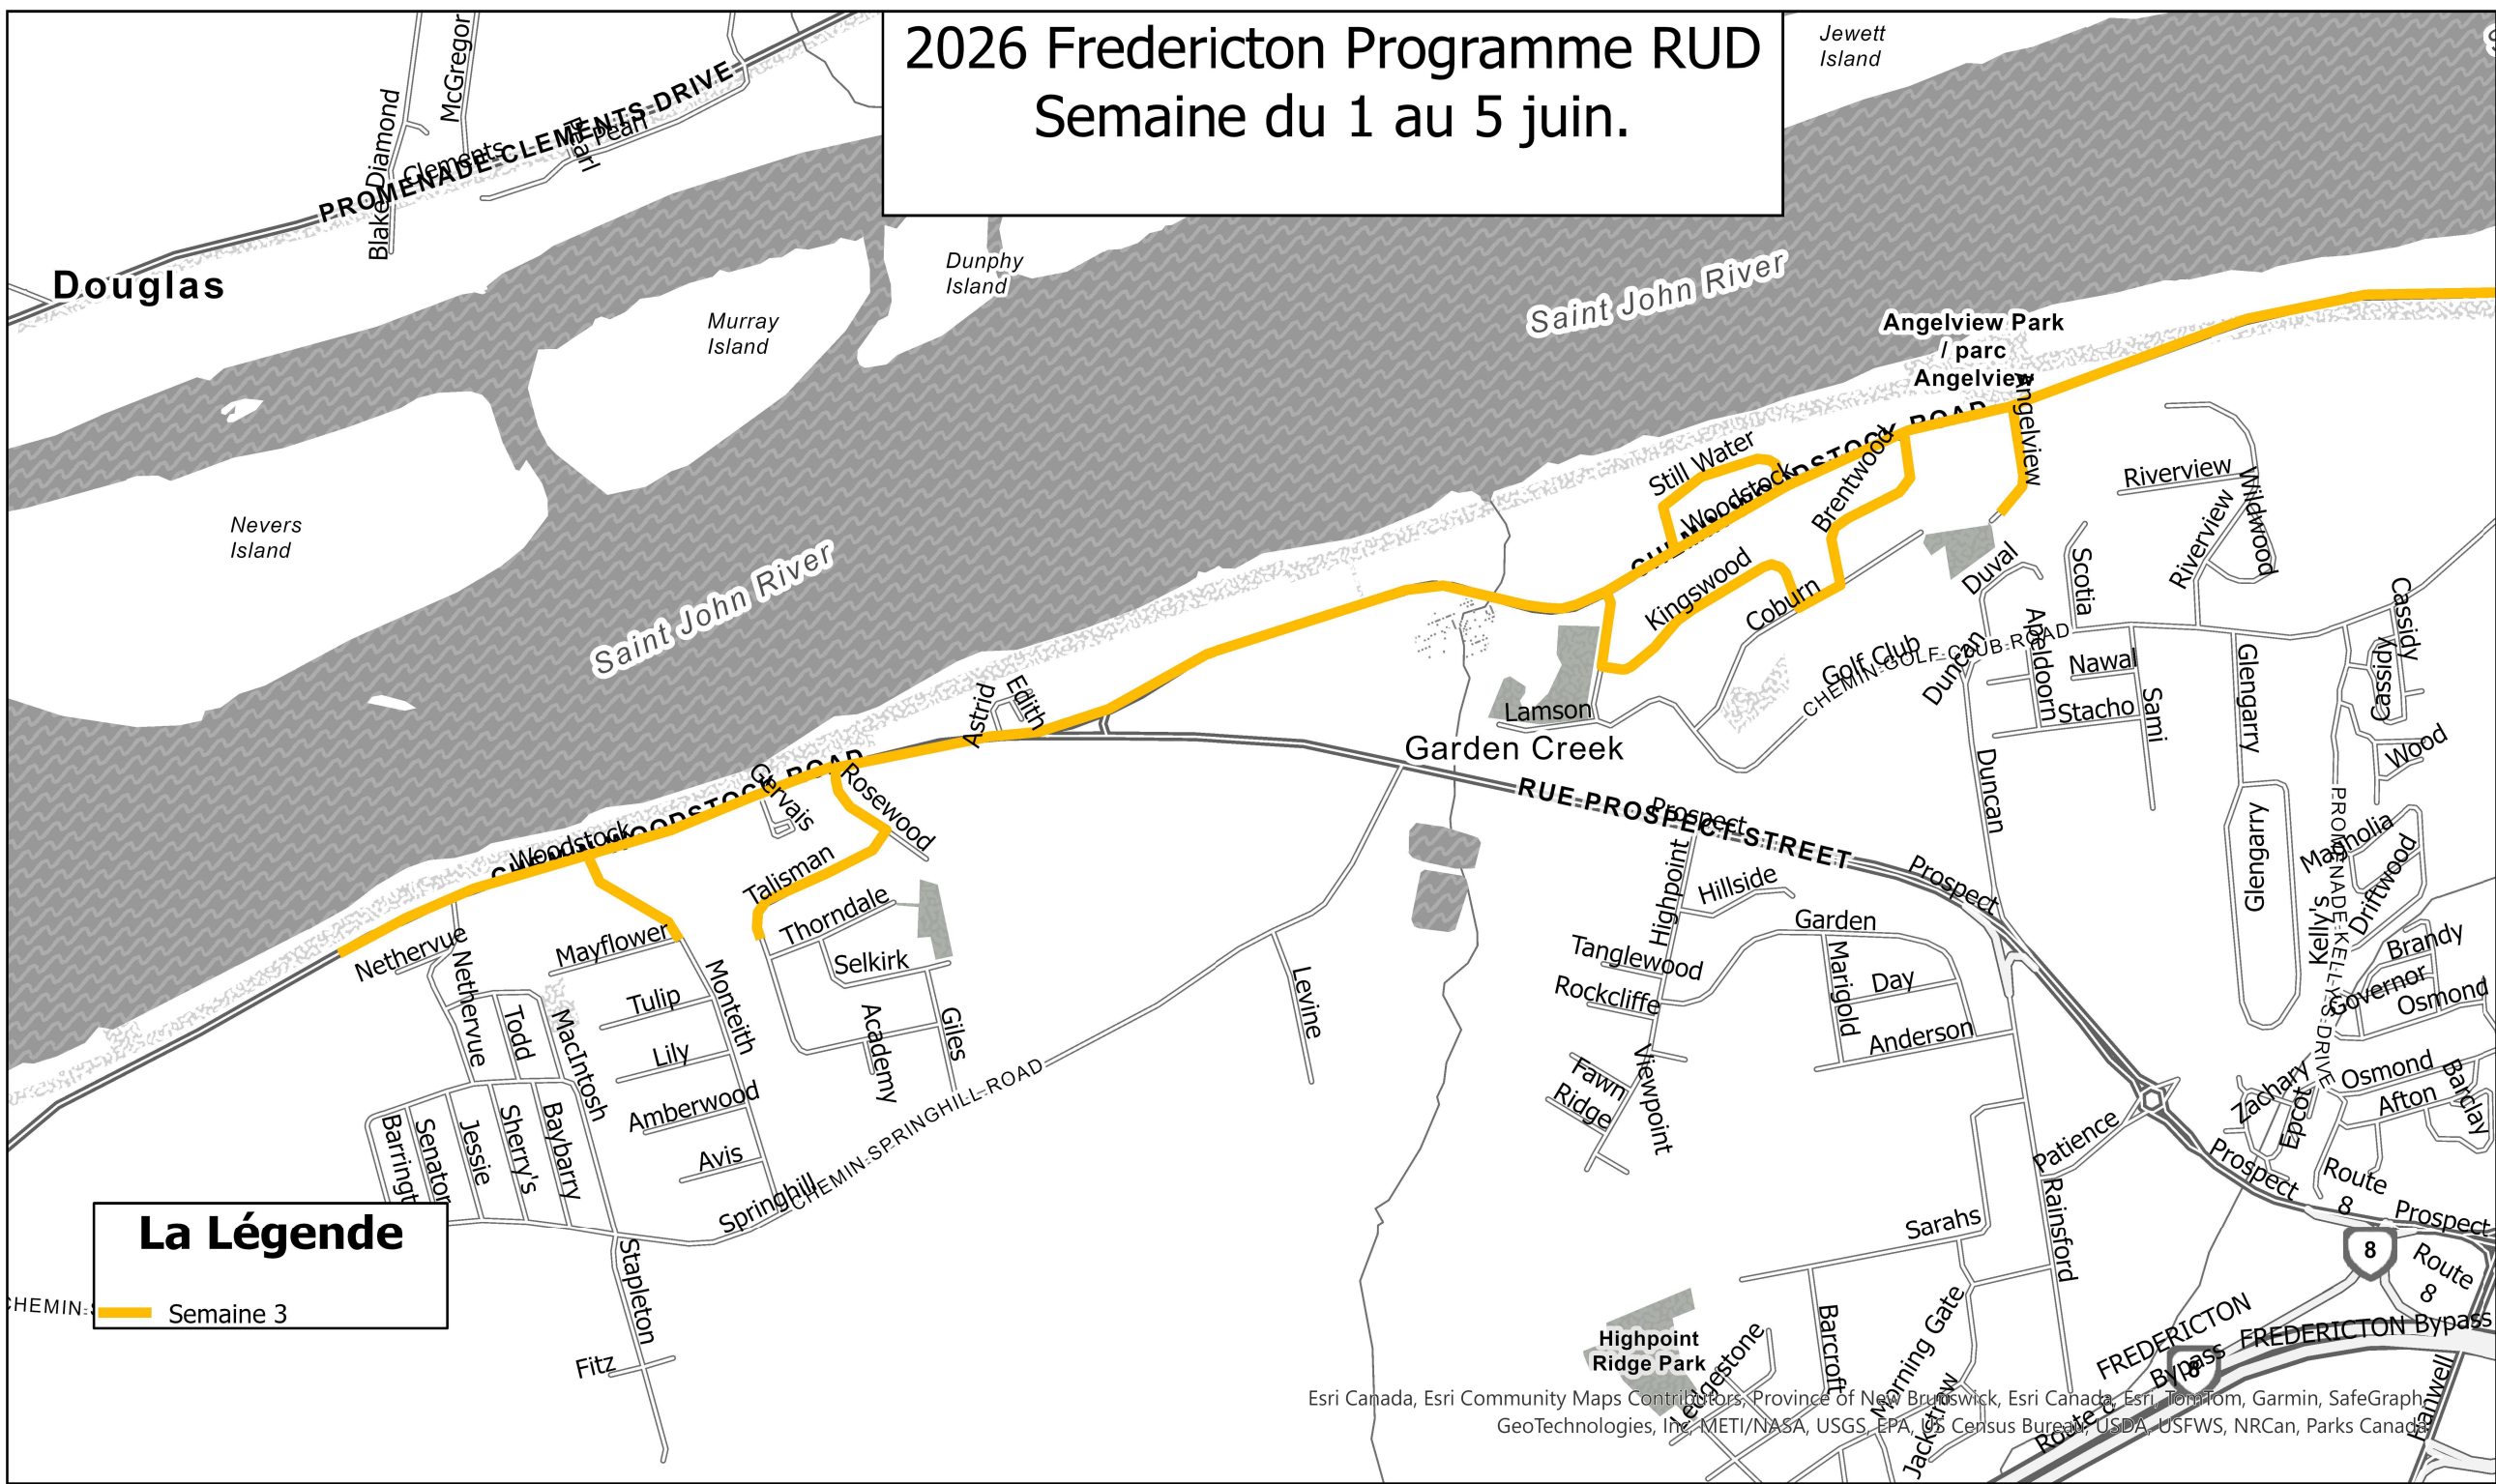

2026 Fredericton Programme RUD Semaine du 1 au 5 juin.

La Légende

— Semaine 3

Esri Canada, Esri Community Maps Contributors, Province of New Brunswick, Esri Canada, Esri, TomTom, Garmin, SafeGraph, GeoTechnologies, Inc, METI/NASA, USGS, EPA, US Census Bureau, USDA, USFWS, NRCan, Parks Canada