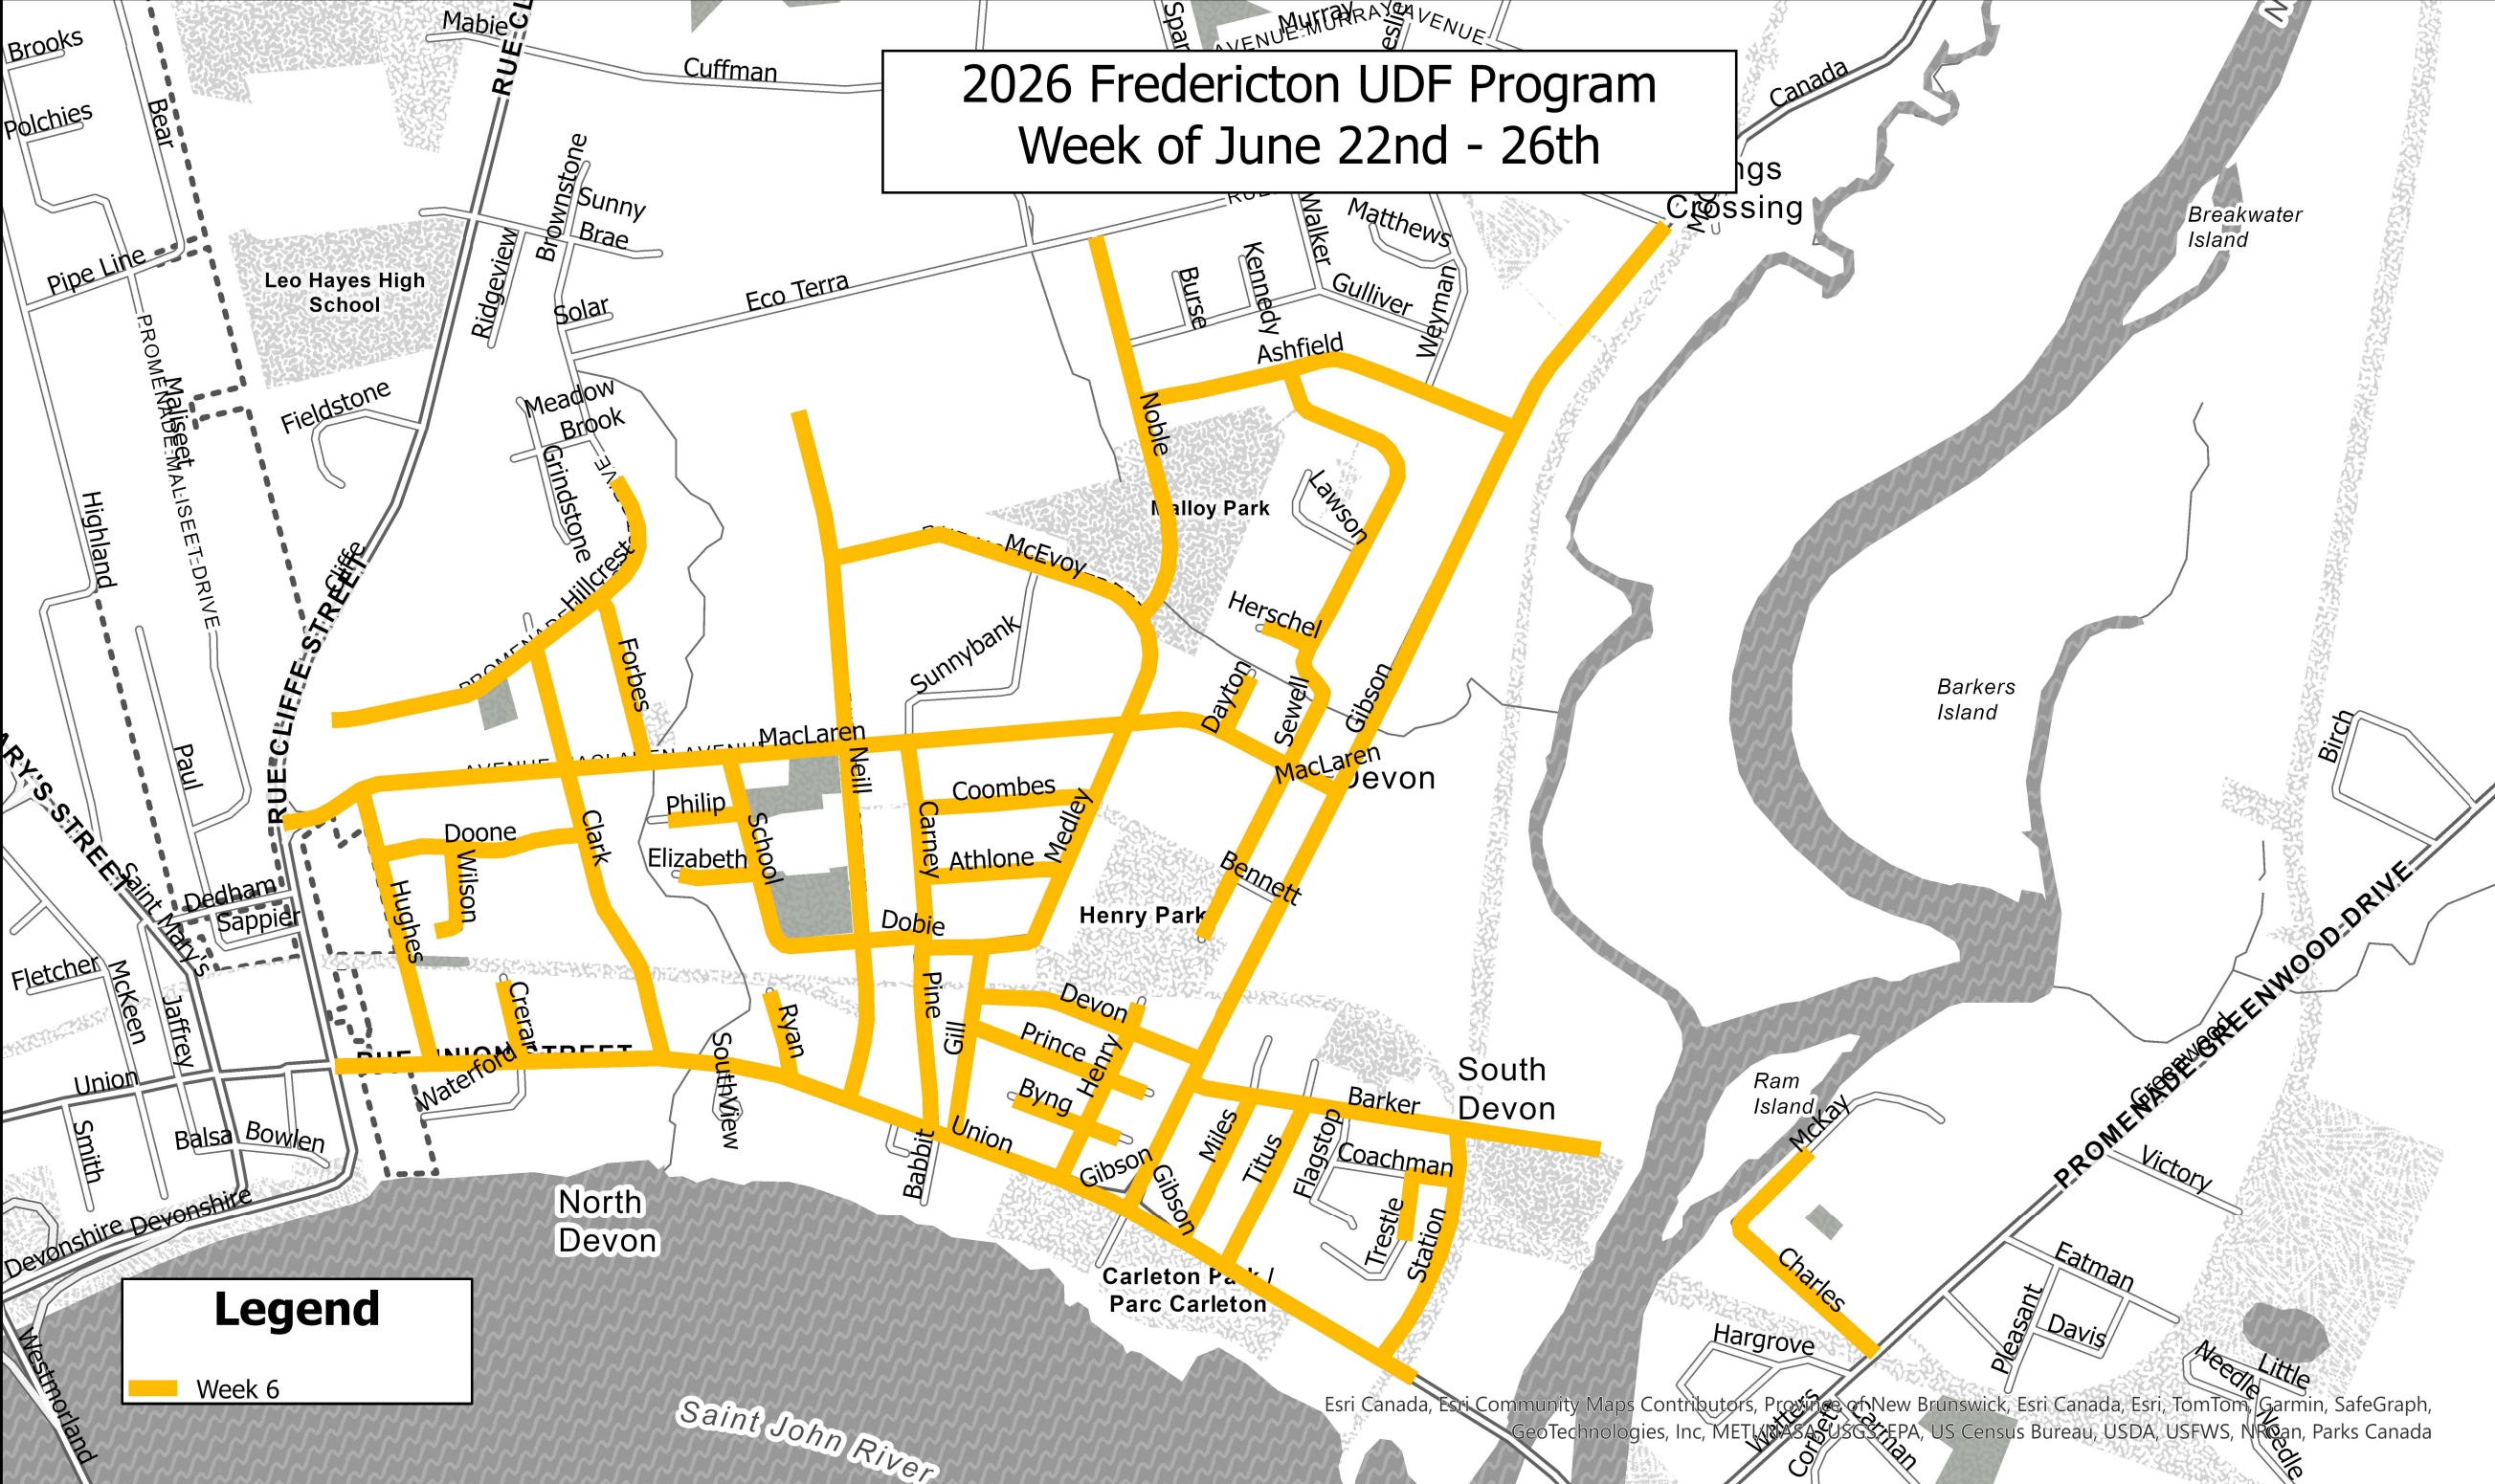

2026 Fredericton UDF Program Week of June 22nd - 26th

Legend

 Week 6

Esri Canada, Esri Community Maps Contributors, Province of New Brunswick, Esri Canada, Esri, TomTom, Garmin, SafeGraph, GeoTechnologies, Inc, METI/MARS/USGS/EPA, US Census Bureau, USDA, USFWS, NOAA, Parks Canada