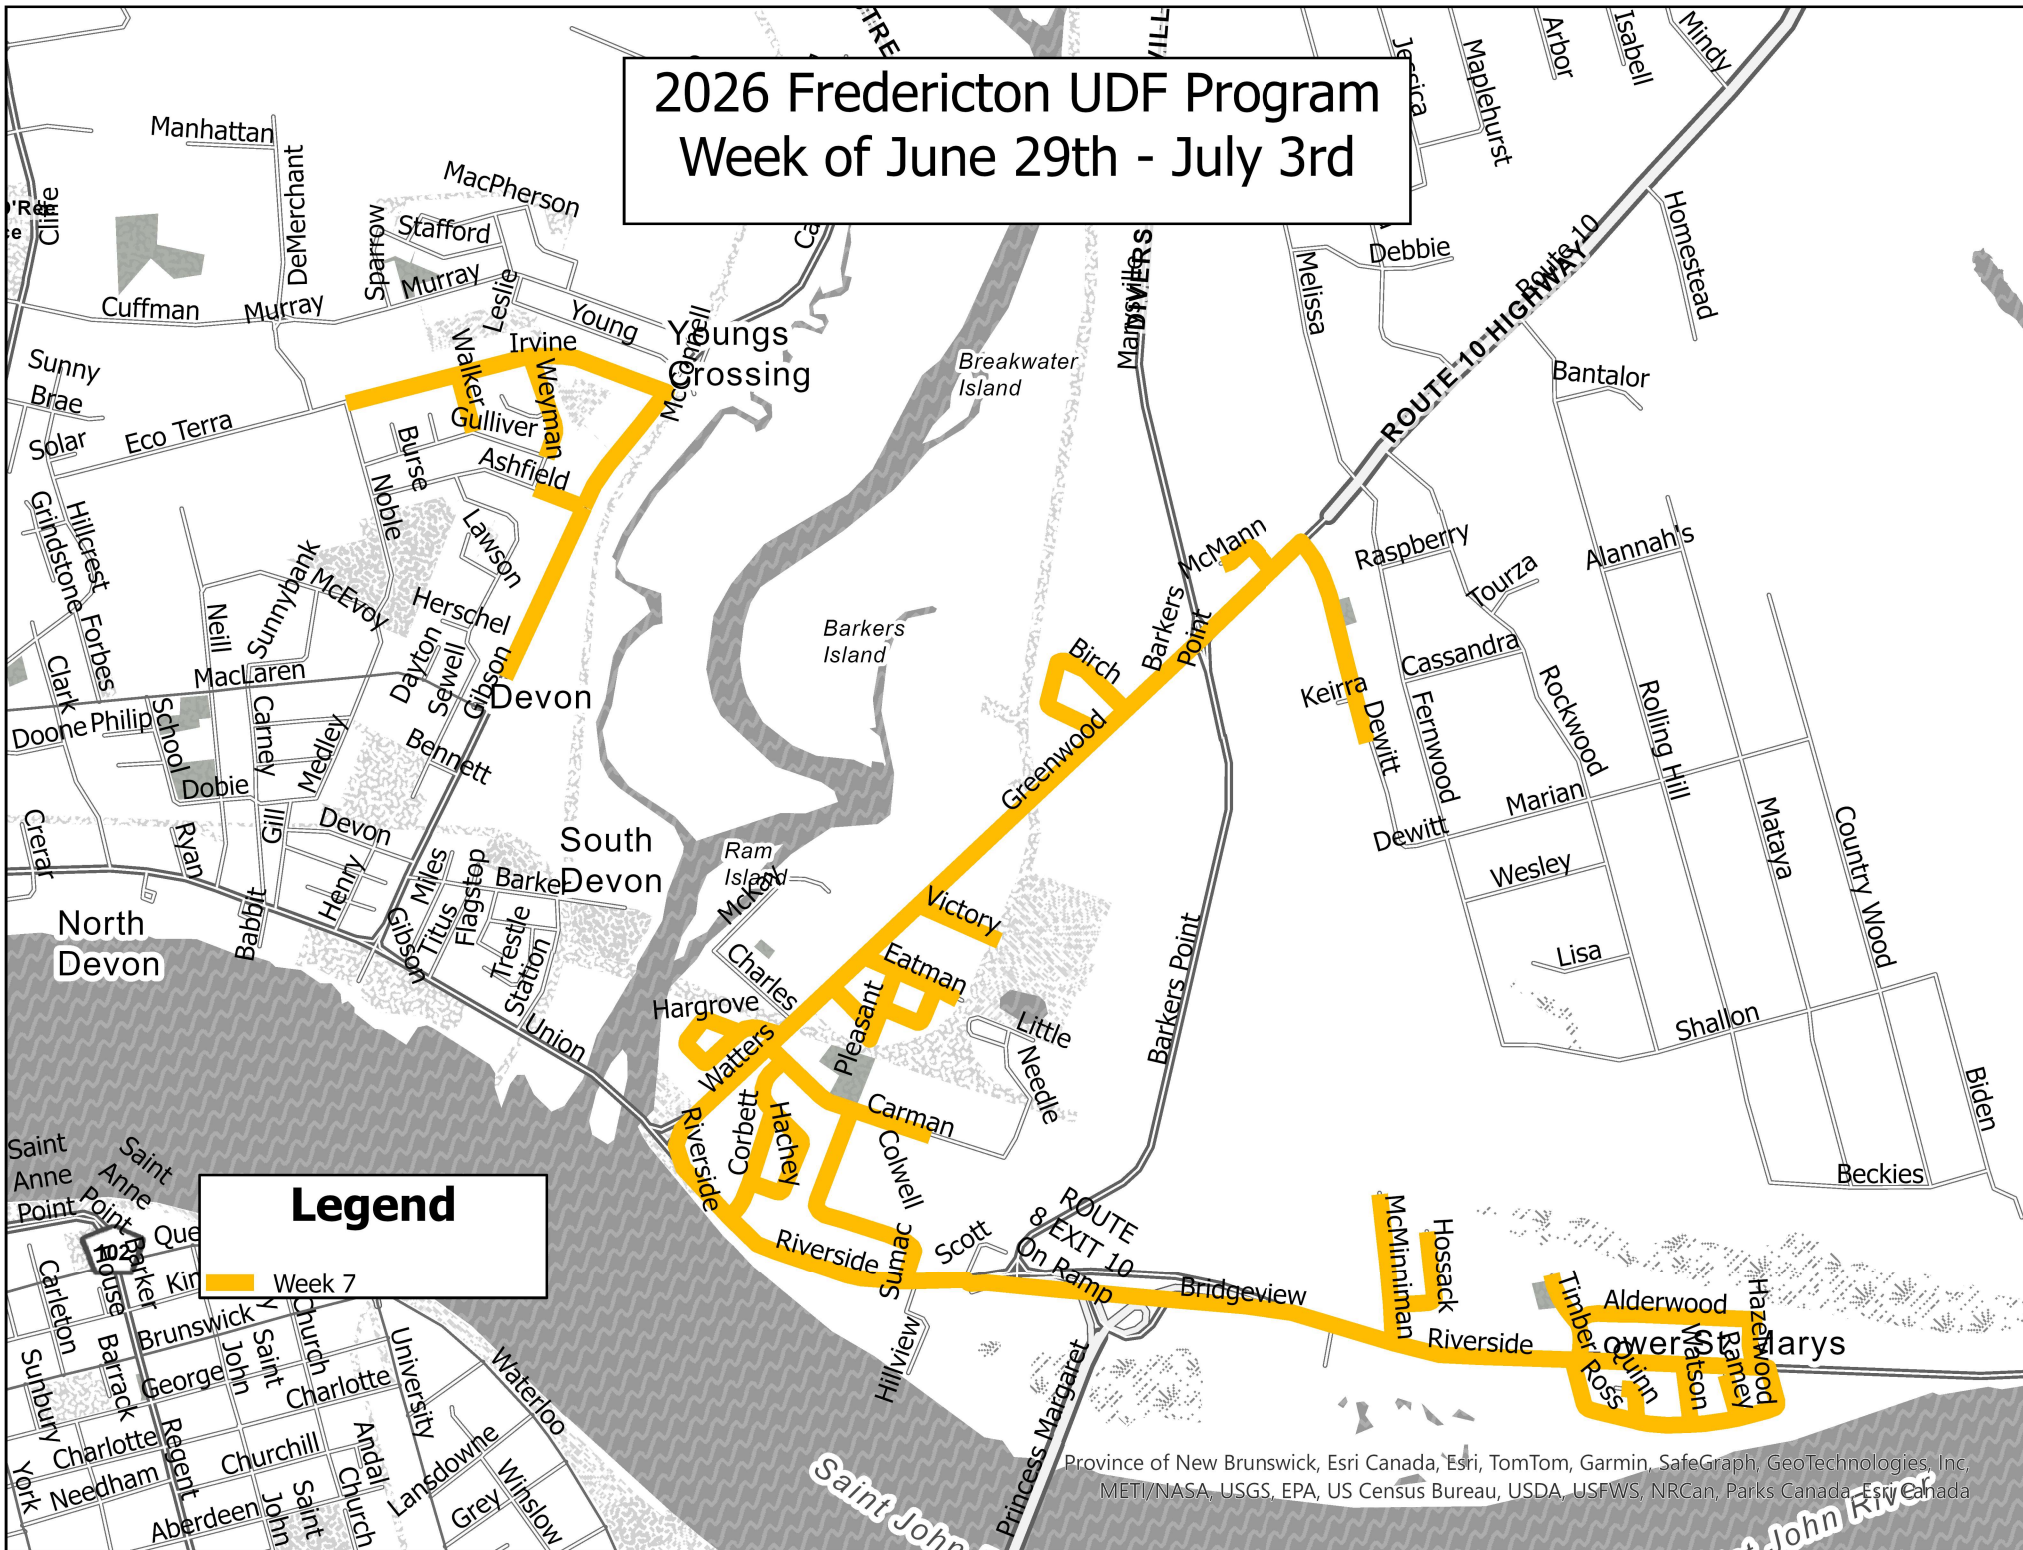

2026 Fredericton UDF Program Week of June 29th - July 3rd

Legend

 Week 7

Esri Canada, Esri Community Maps Contributors, Province of New Brunswick, Esri Canada, Esri, TomTom, Garmin, SafeGraph, GeoTechnologies, Inc, METI/NASA, USGS, EPA, US Census Bureau, USDA, USFWS, NRCAN, Parks Canada

2026 Fredericton UDF Program Week of June 29th - July 3rd

Legend

Week 7