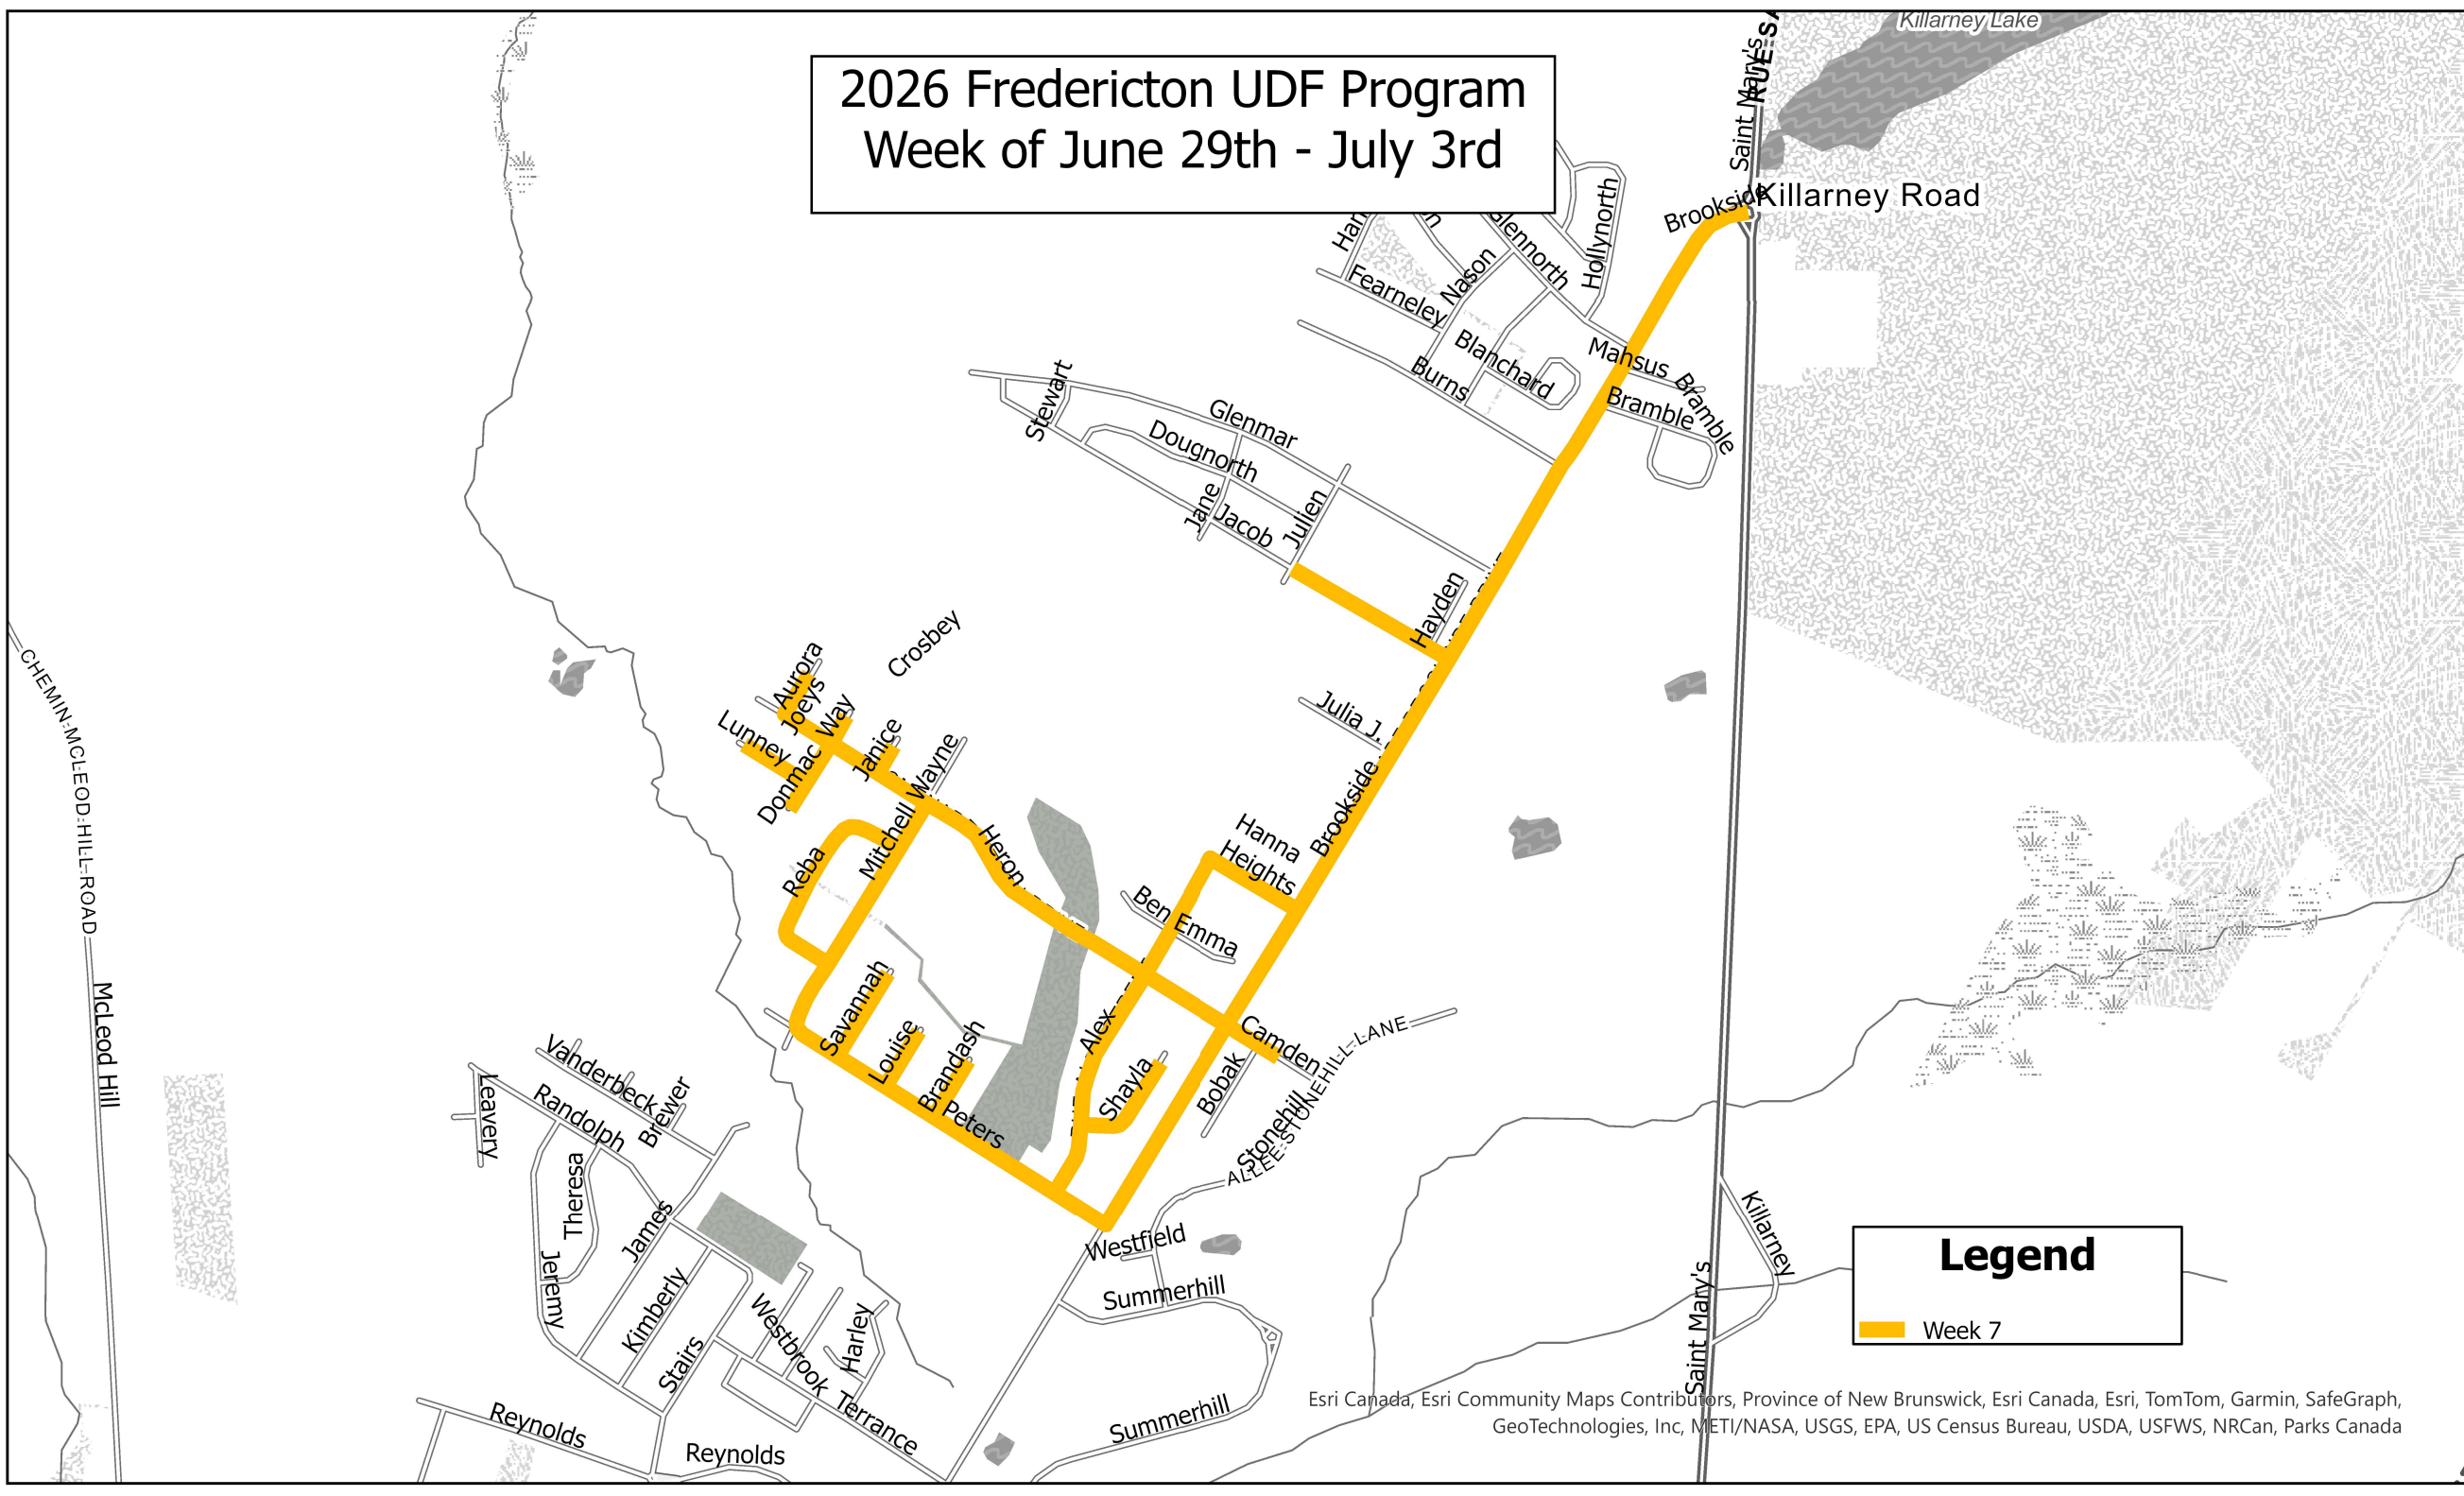

2026 Fredericton UDF Program Week of June 29th - July 3rd

Legend

 Week 7

Esri Canada, Esri Community Maps Contributors, Province of New Brunswick, Esri Canada, Esri, TomTom, Garmin, SafeGraph, GeoTechnologies, Inc, METI/NASA, USGS, EPA, US Census Bureau, USDA, USFWS, NRCAN, Parks Canada

2026 Fredericton UDF Program Week of June 29th - July 3rd

Legend

Week 7