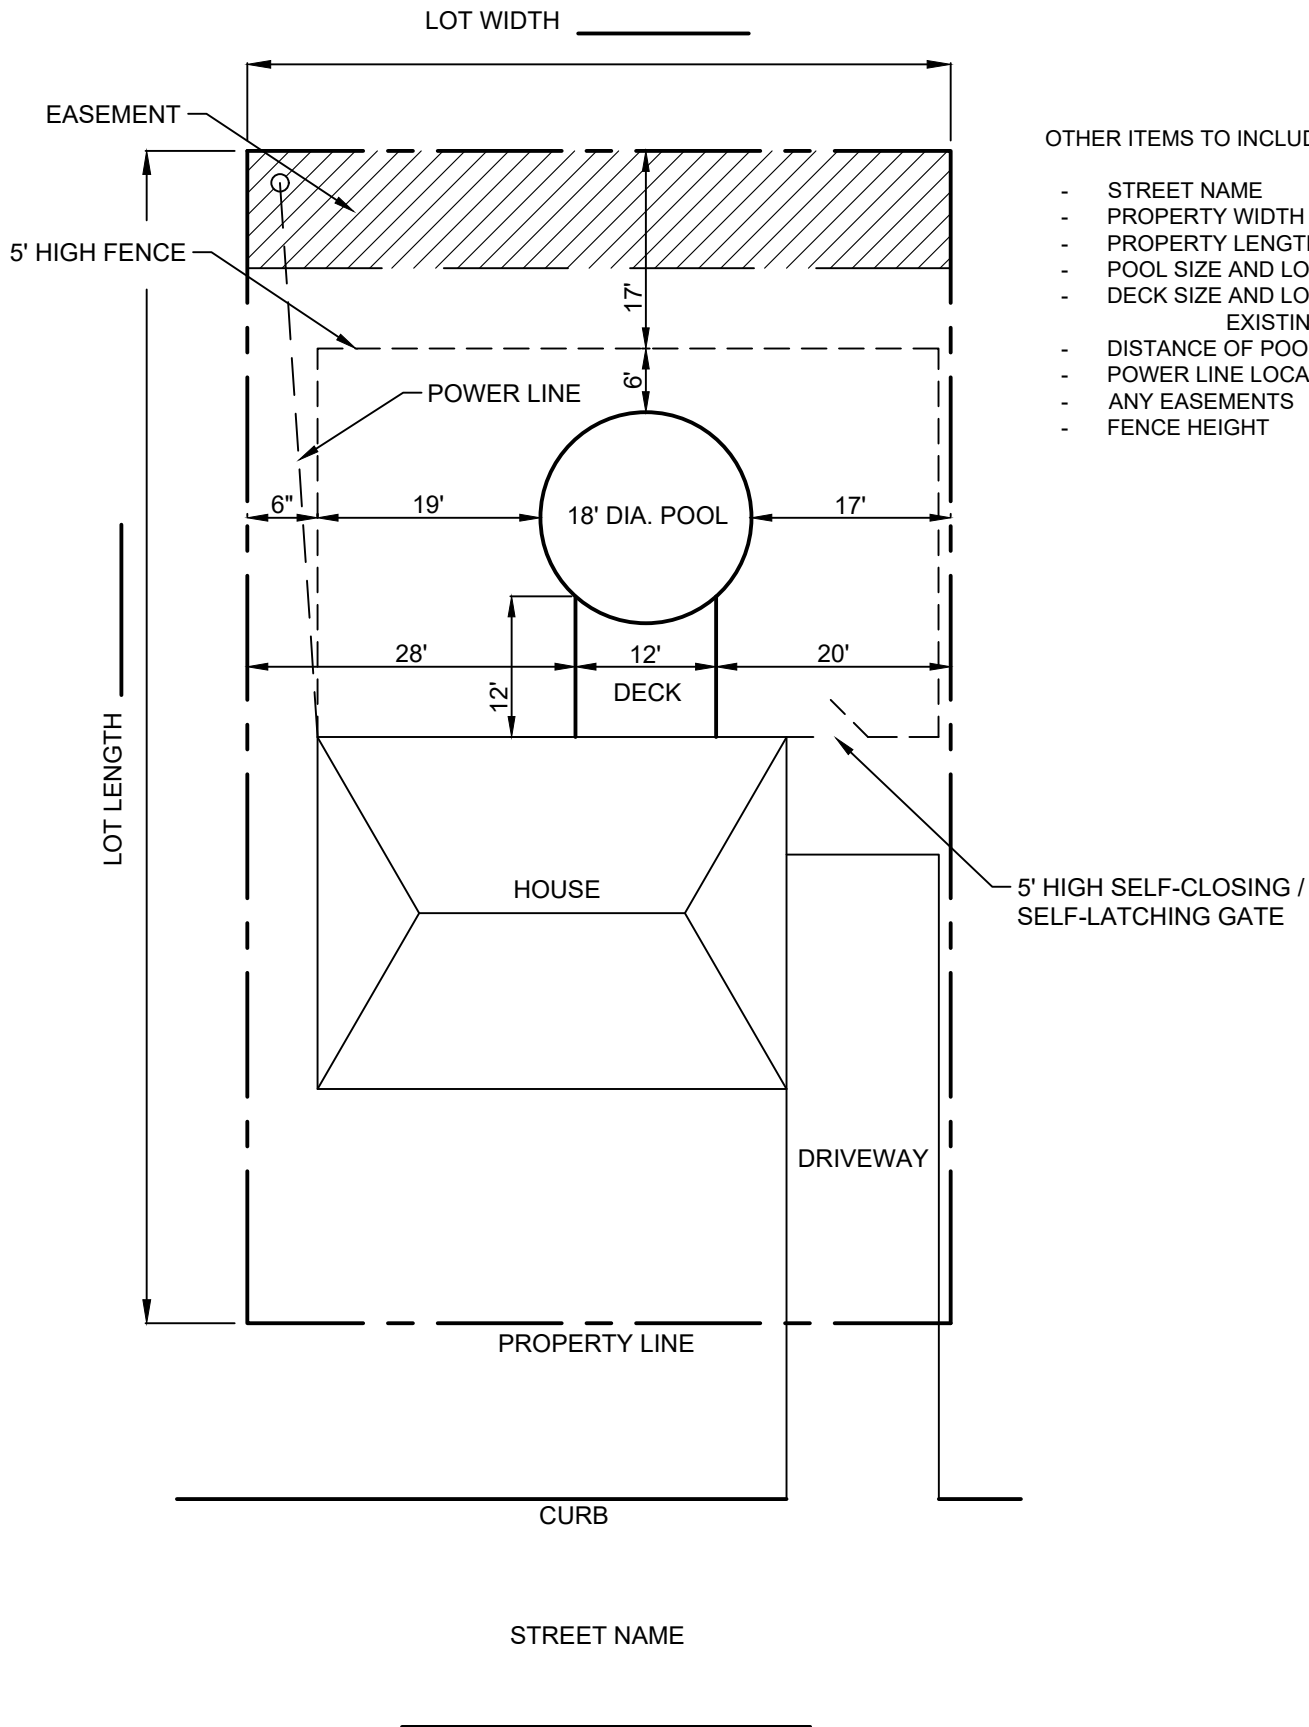

POOL and/or DECK SITE PLAN SAMPLE FOR INTERIOR LOT

OTHER ITEMS TO INCLUDE ON SITE PLAN:

- STREET NAME
- PROPERTY WIDTH
- PROPERTY LENGTH
- POOL SIZE AND LOCATION
- DECK SIZE AND LOCATION --
EXISTING OR NEW
- DISTANCE OF POOL TO FENCE
- POWER LINE LOCATION
- ANY EASEMENTS
- FENCE HEIGHT